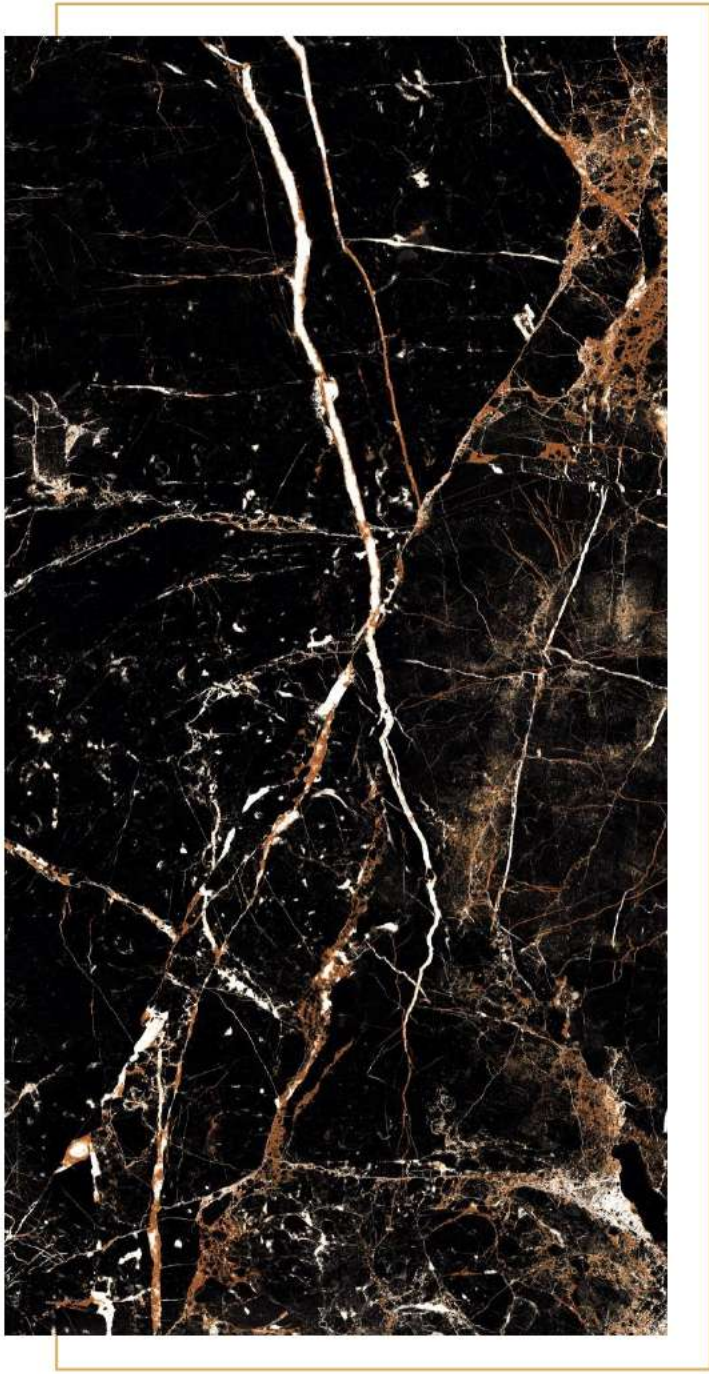

ANALIA

Analia Nano polish 60*120 cm 24*48 inch 9mm