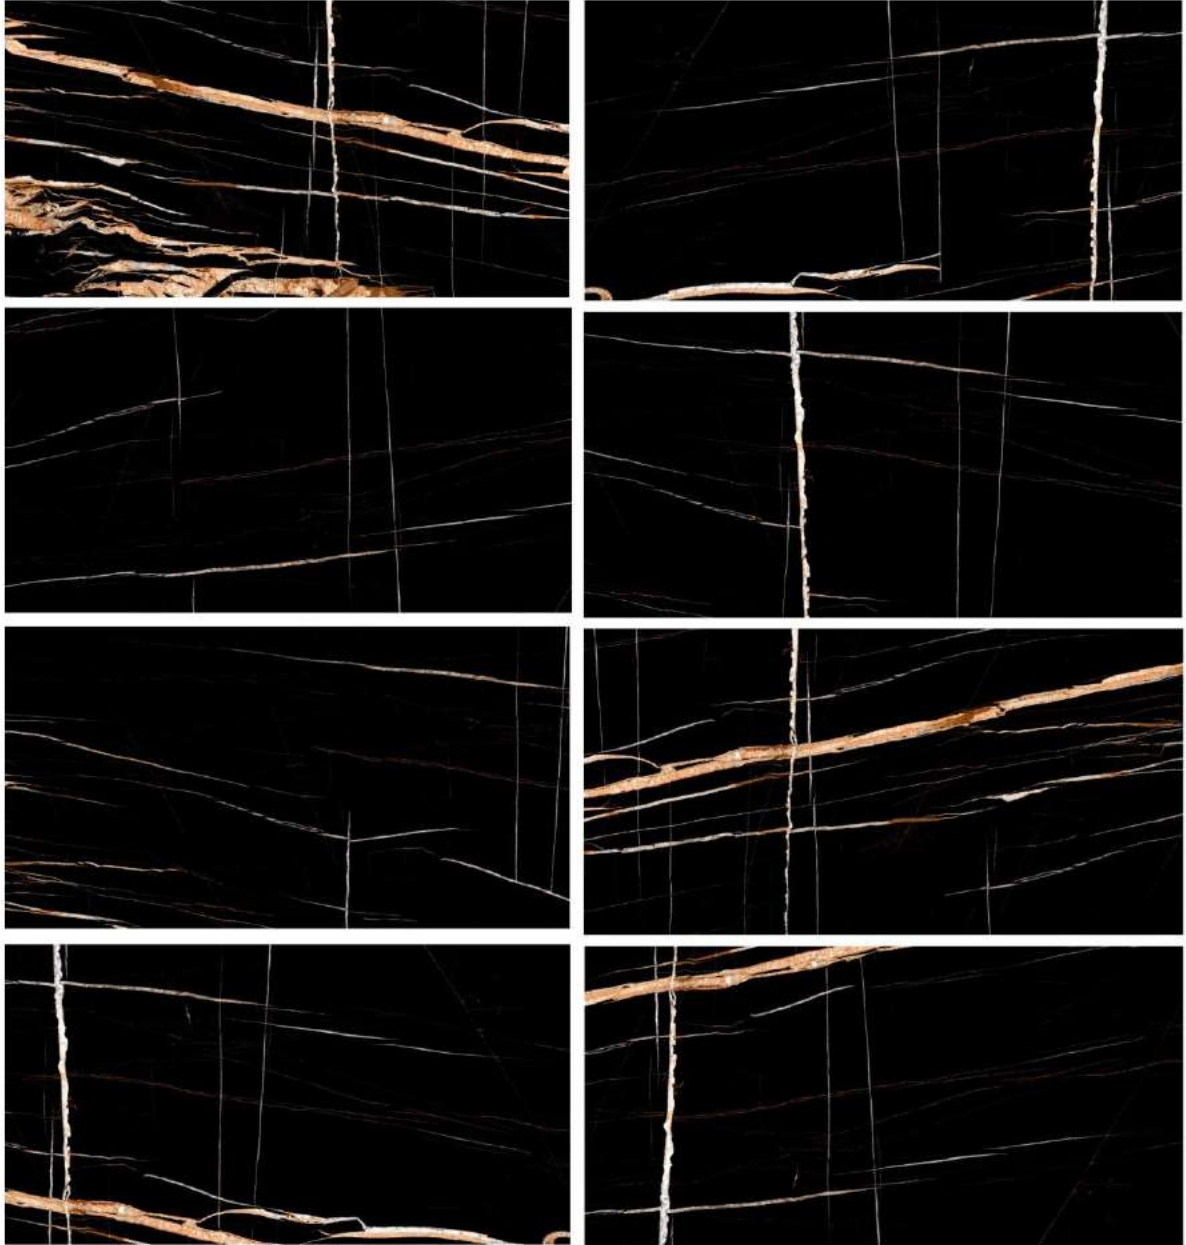

satida Nano polish 60*120 cm 24*48 inch 9mm

OCEAN

ocean Nano polish 60*120 cm 24*48 inch 9mm

LAND

LAND

land Nano polish 60*120 cm 24*48 inch 9mm

LAVIA

Lavia Nano polish 60*120 cm 24*48 inch 9mm