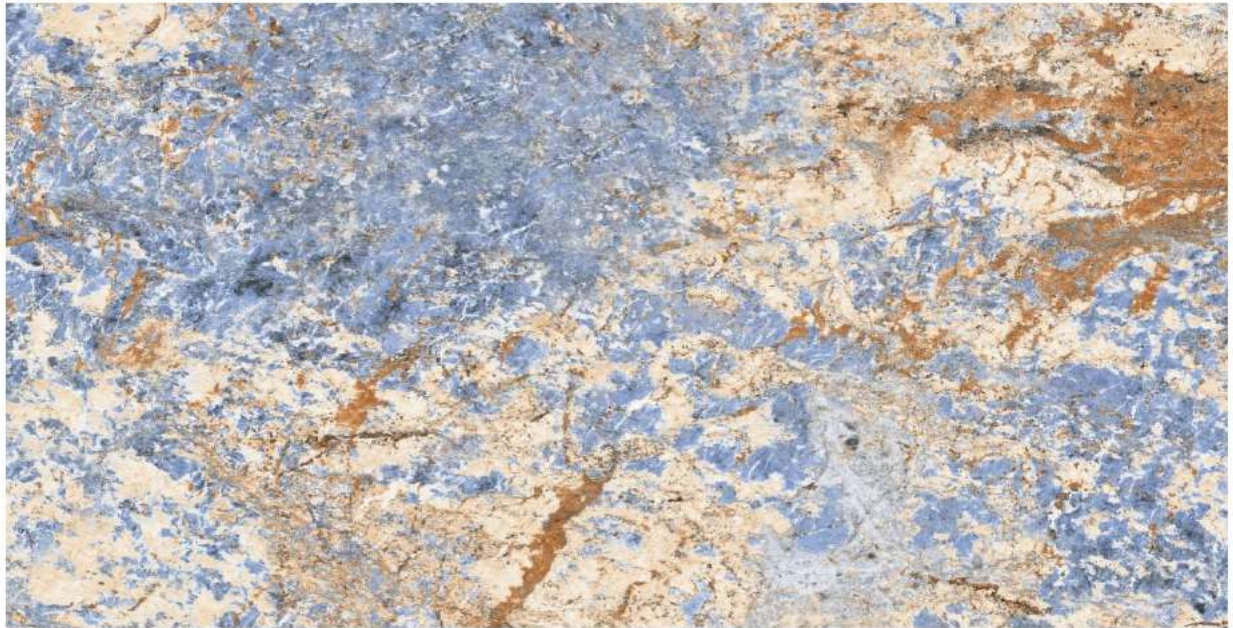

ALBO

Albo Nano polish 60*120 cm 24*48 inch 9mm