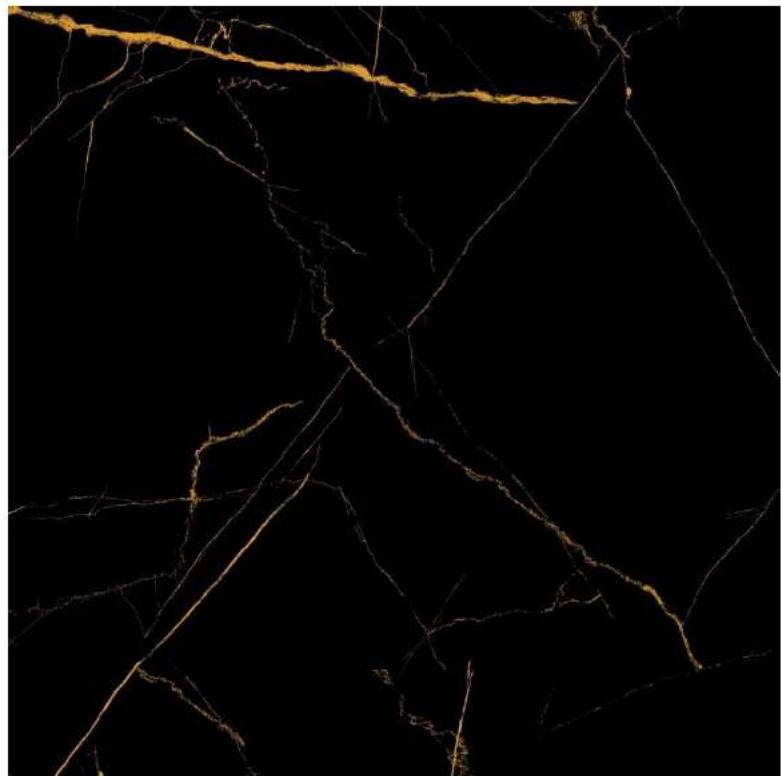

LORIAN

Lorian Nano polish 100*100cm 39.3*39.3 inch 11mm

RAVIA (Light)

Ravia Nano polish 100*100cm 39.3*39.3 inch 11mm

SETINA

(Gold)

Setina Nano polish 100*100cm 39.3*39.3 inch 11mm

RAMSAR