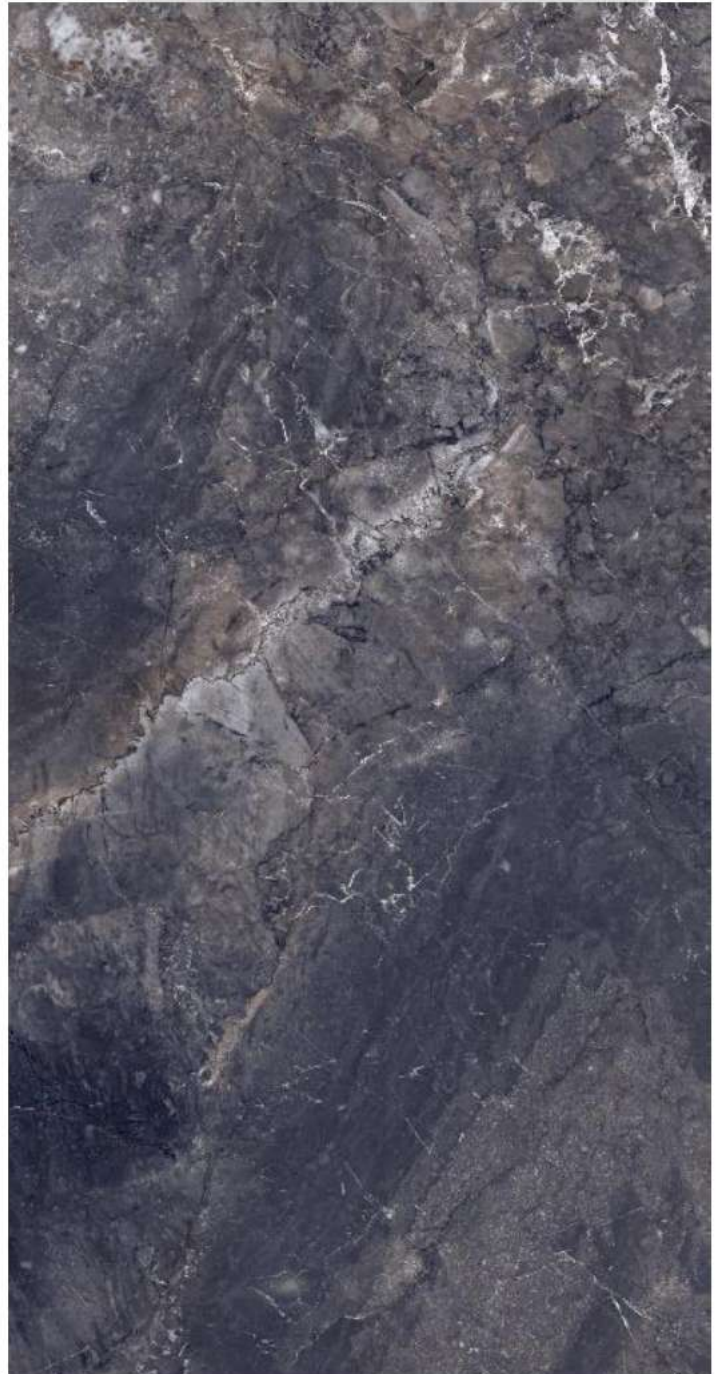

AMANTUS (Blue)

Amantus Nano polish 60*120 cm 24*48 inch 9mm