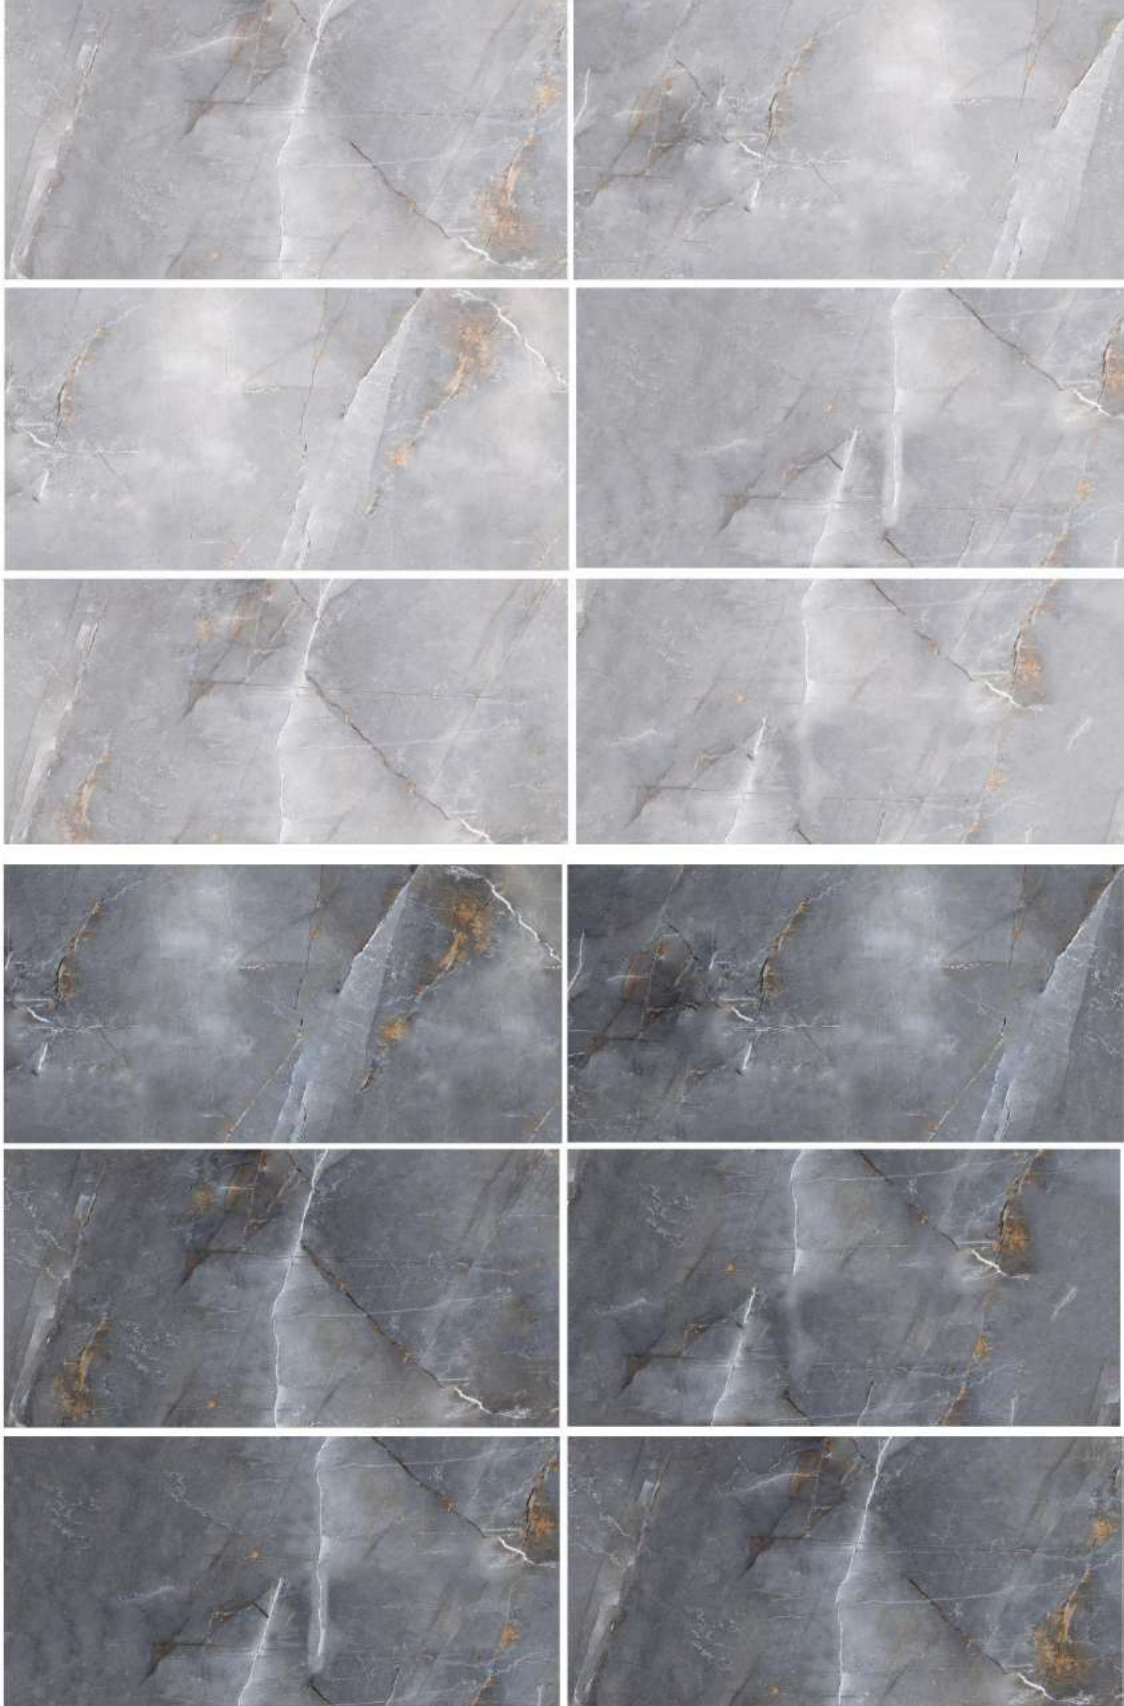

WALLOON (Light & Dark)

Walloon Nano polish 60*120 cm 24*48 inch 9mm