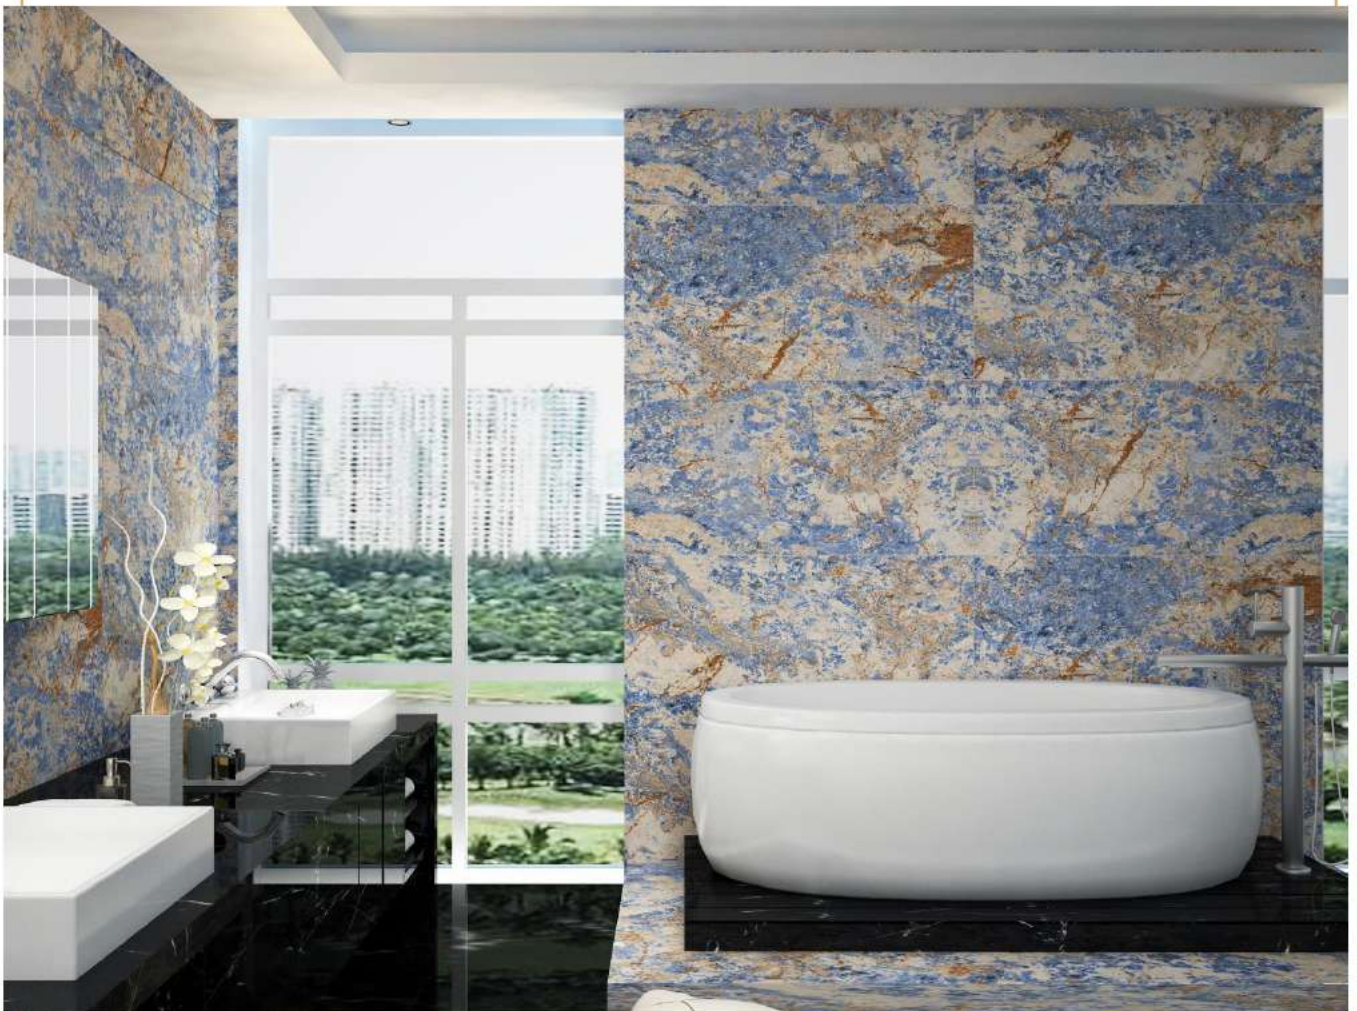

New orleanse
Nano polish
60*120 cm
24*48 inch
9mm

Camelot Nano polish 60*120 cm 24*48 inch 9mm

CAMELOT

GRAND

grand Nano polish 60*120 cm 24*48 inch 9mm

ALBO

ALBO

Albo Nano polish 60*120 cm 24*48 inch 9mm