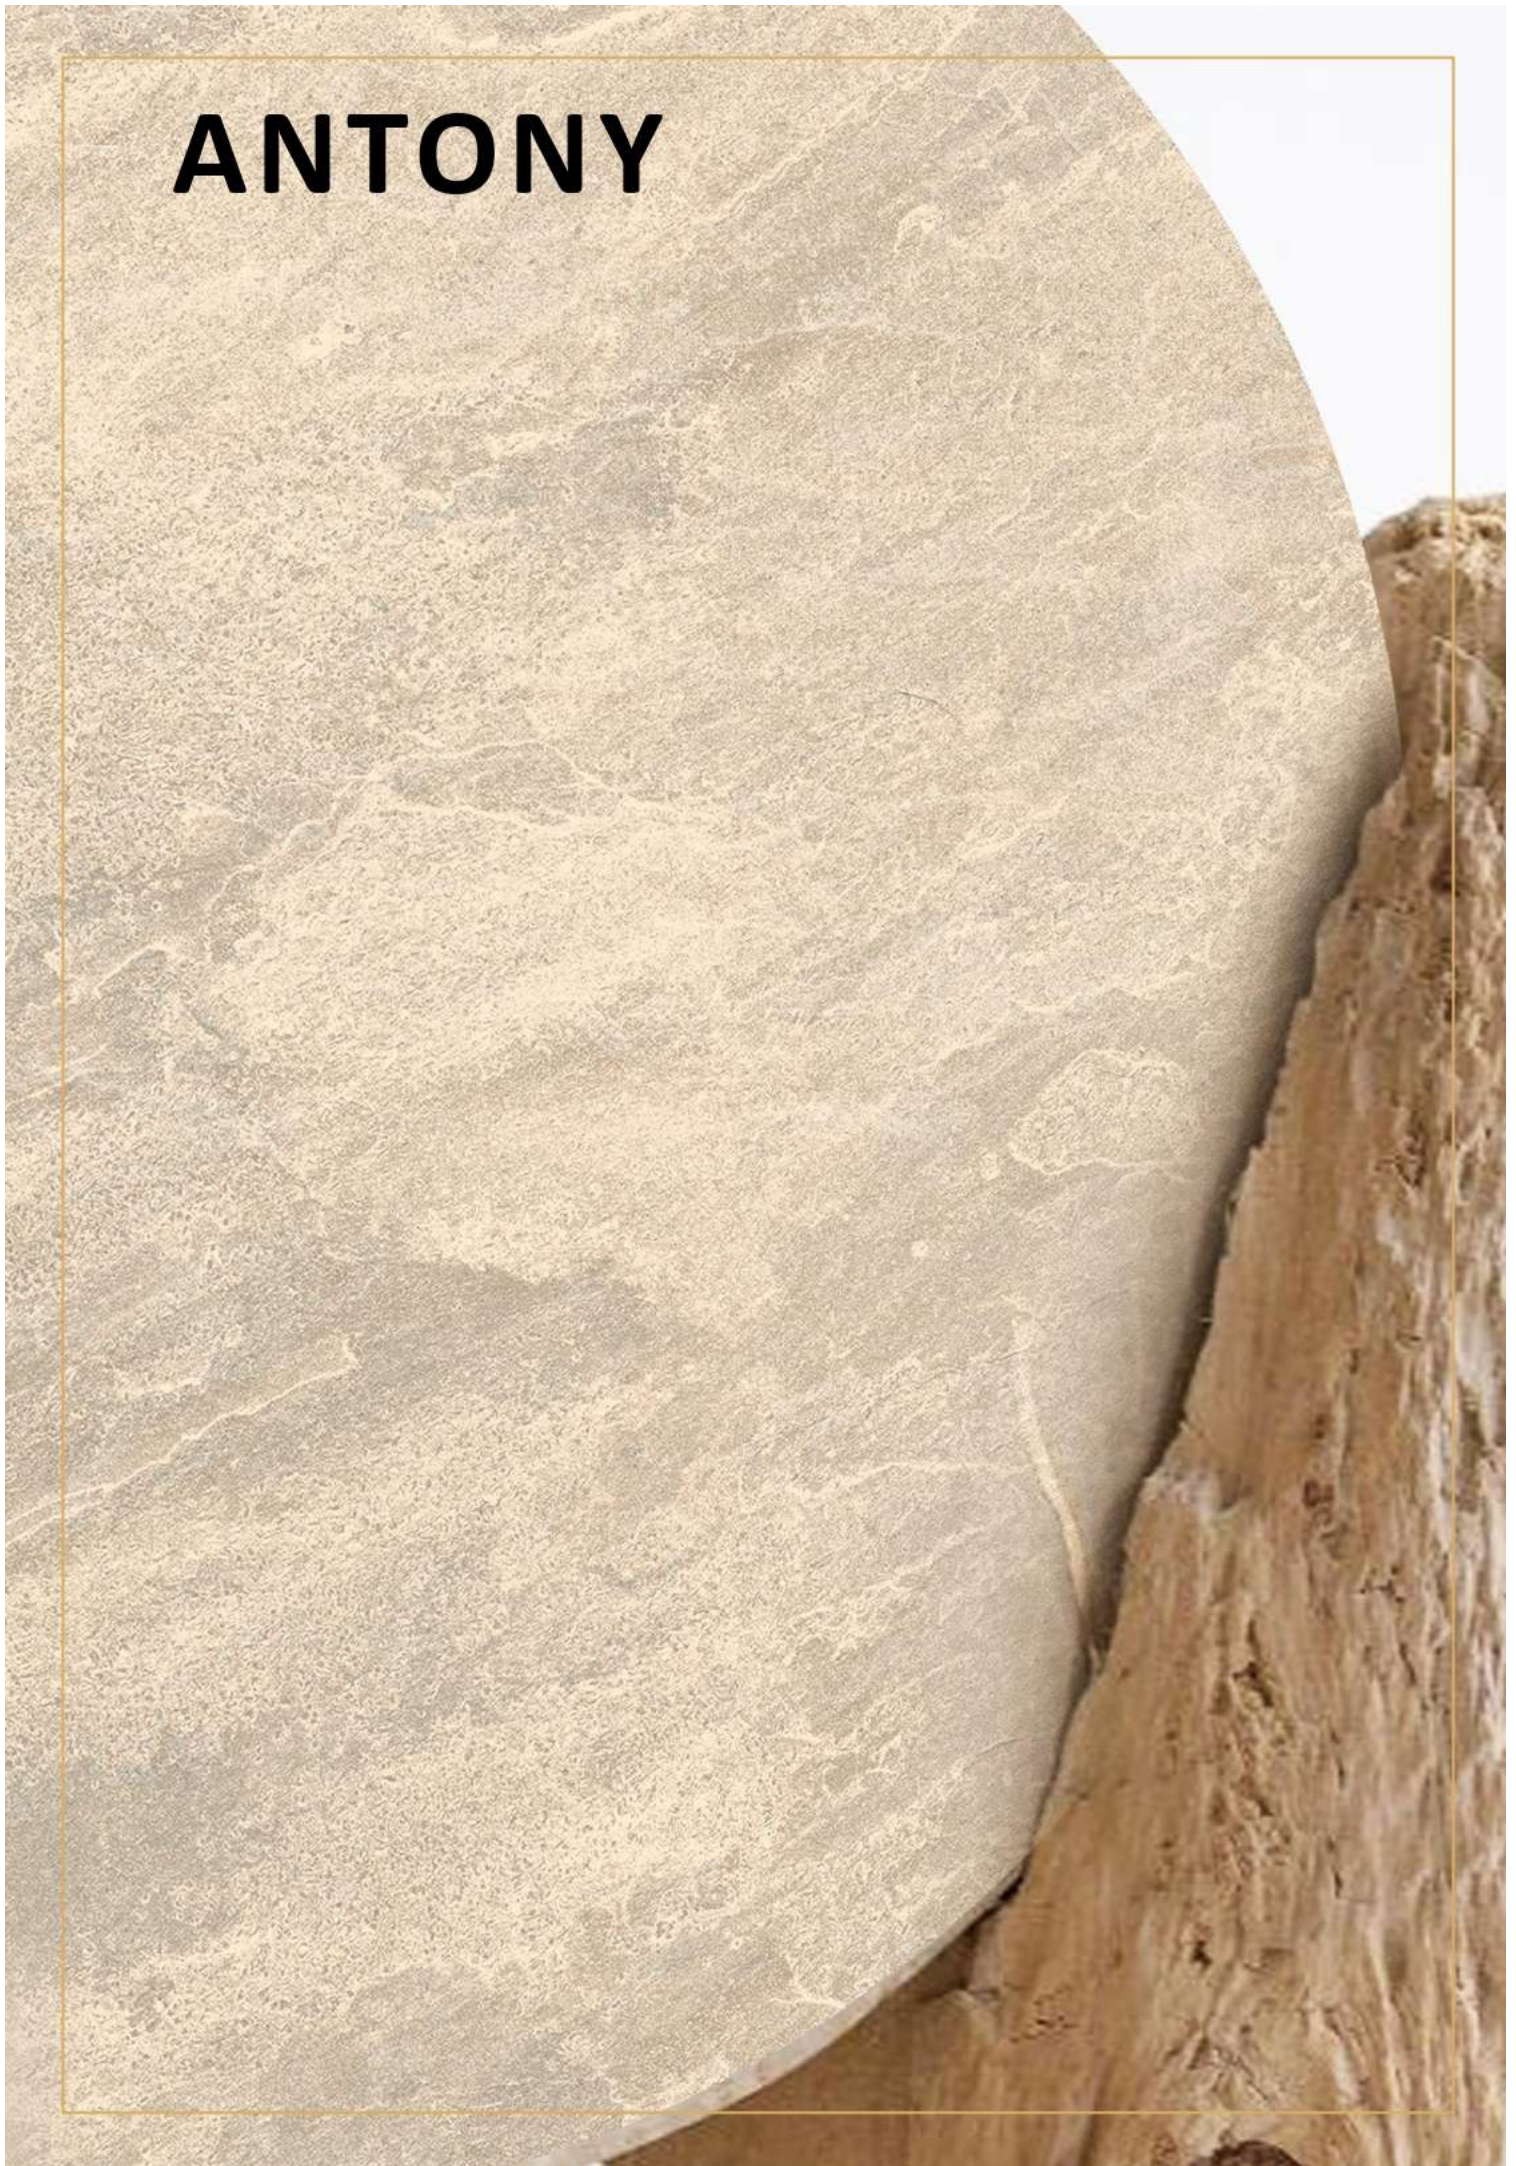

ANTONY (Cream)

Antony Matte/Rustic 60*60cm 24*24 inch 20mm

ENRICO

ENRICO (Cream)

ENRICO (Gray)

Enrico Matte/Rustic 60*60cm 24*24 inch 20mm