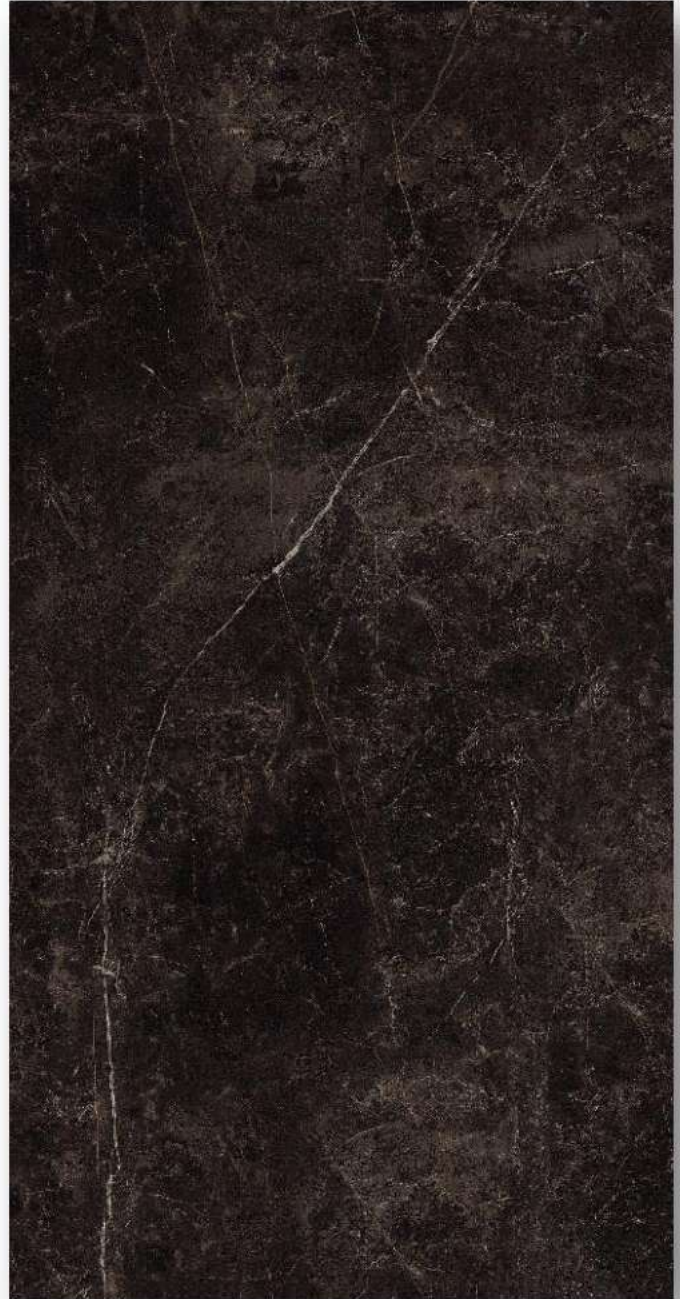

BRIGHTON

Blanco Nano polish 60*120 cm 24*48 inch 9mm