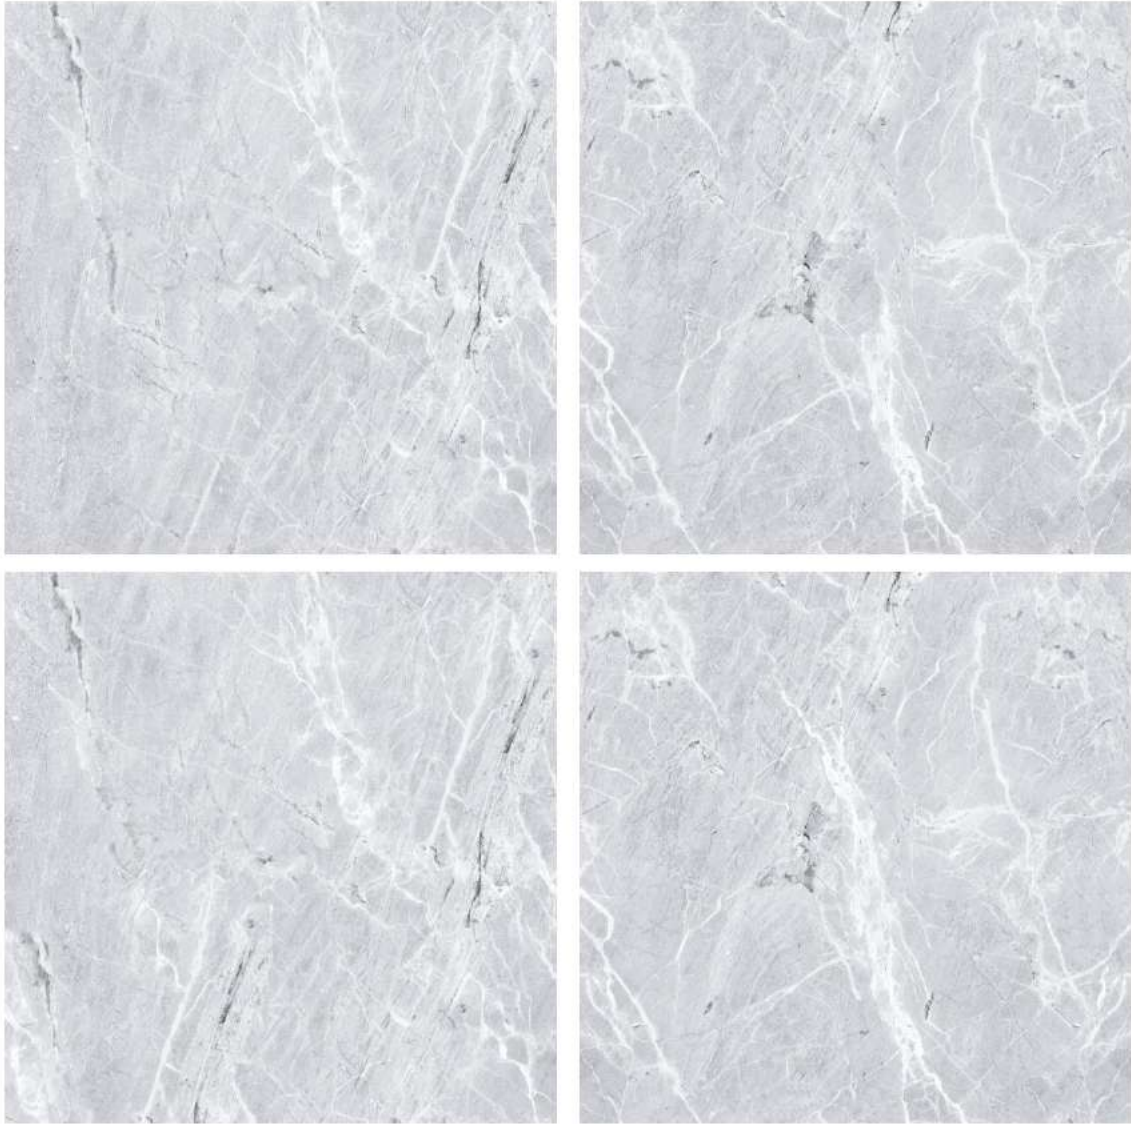

RAVIA (Light)

Ravia Nano polish 100*100cm 39.3*39.3 inch 11mm