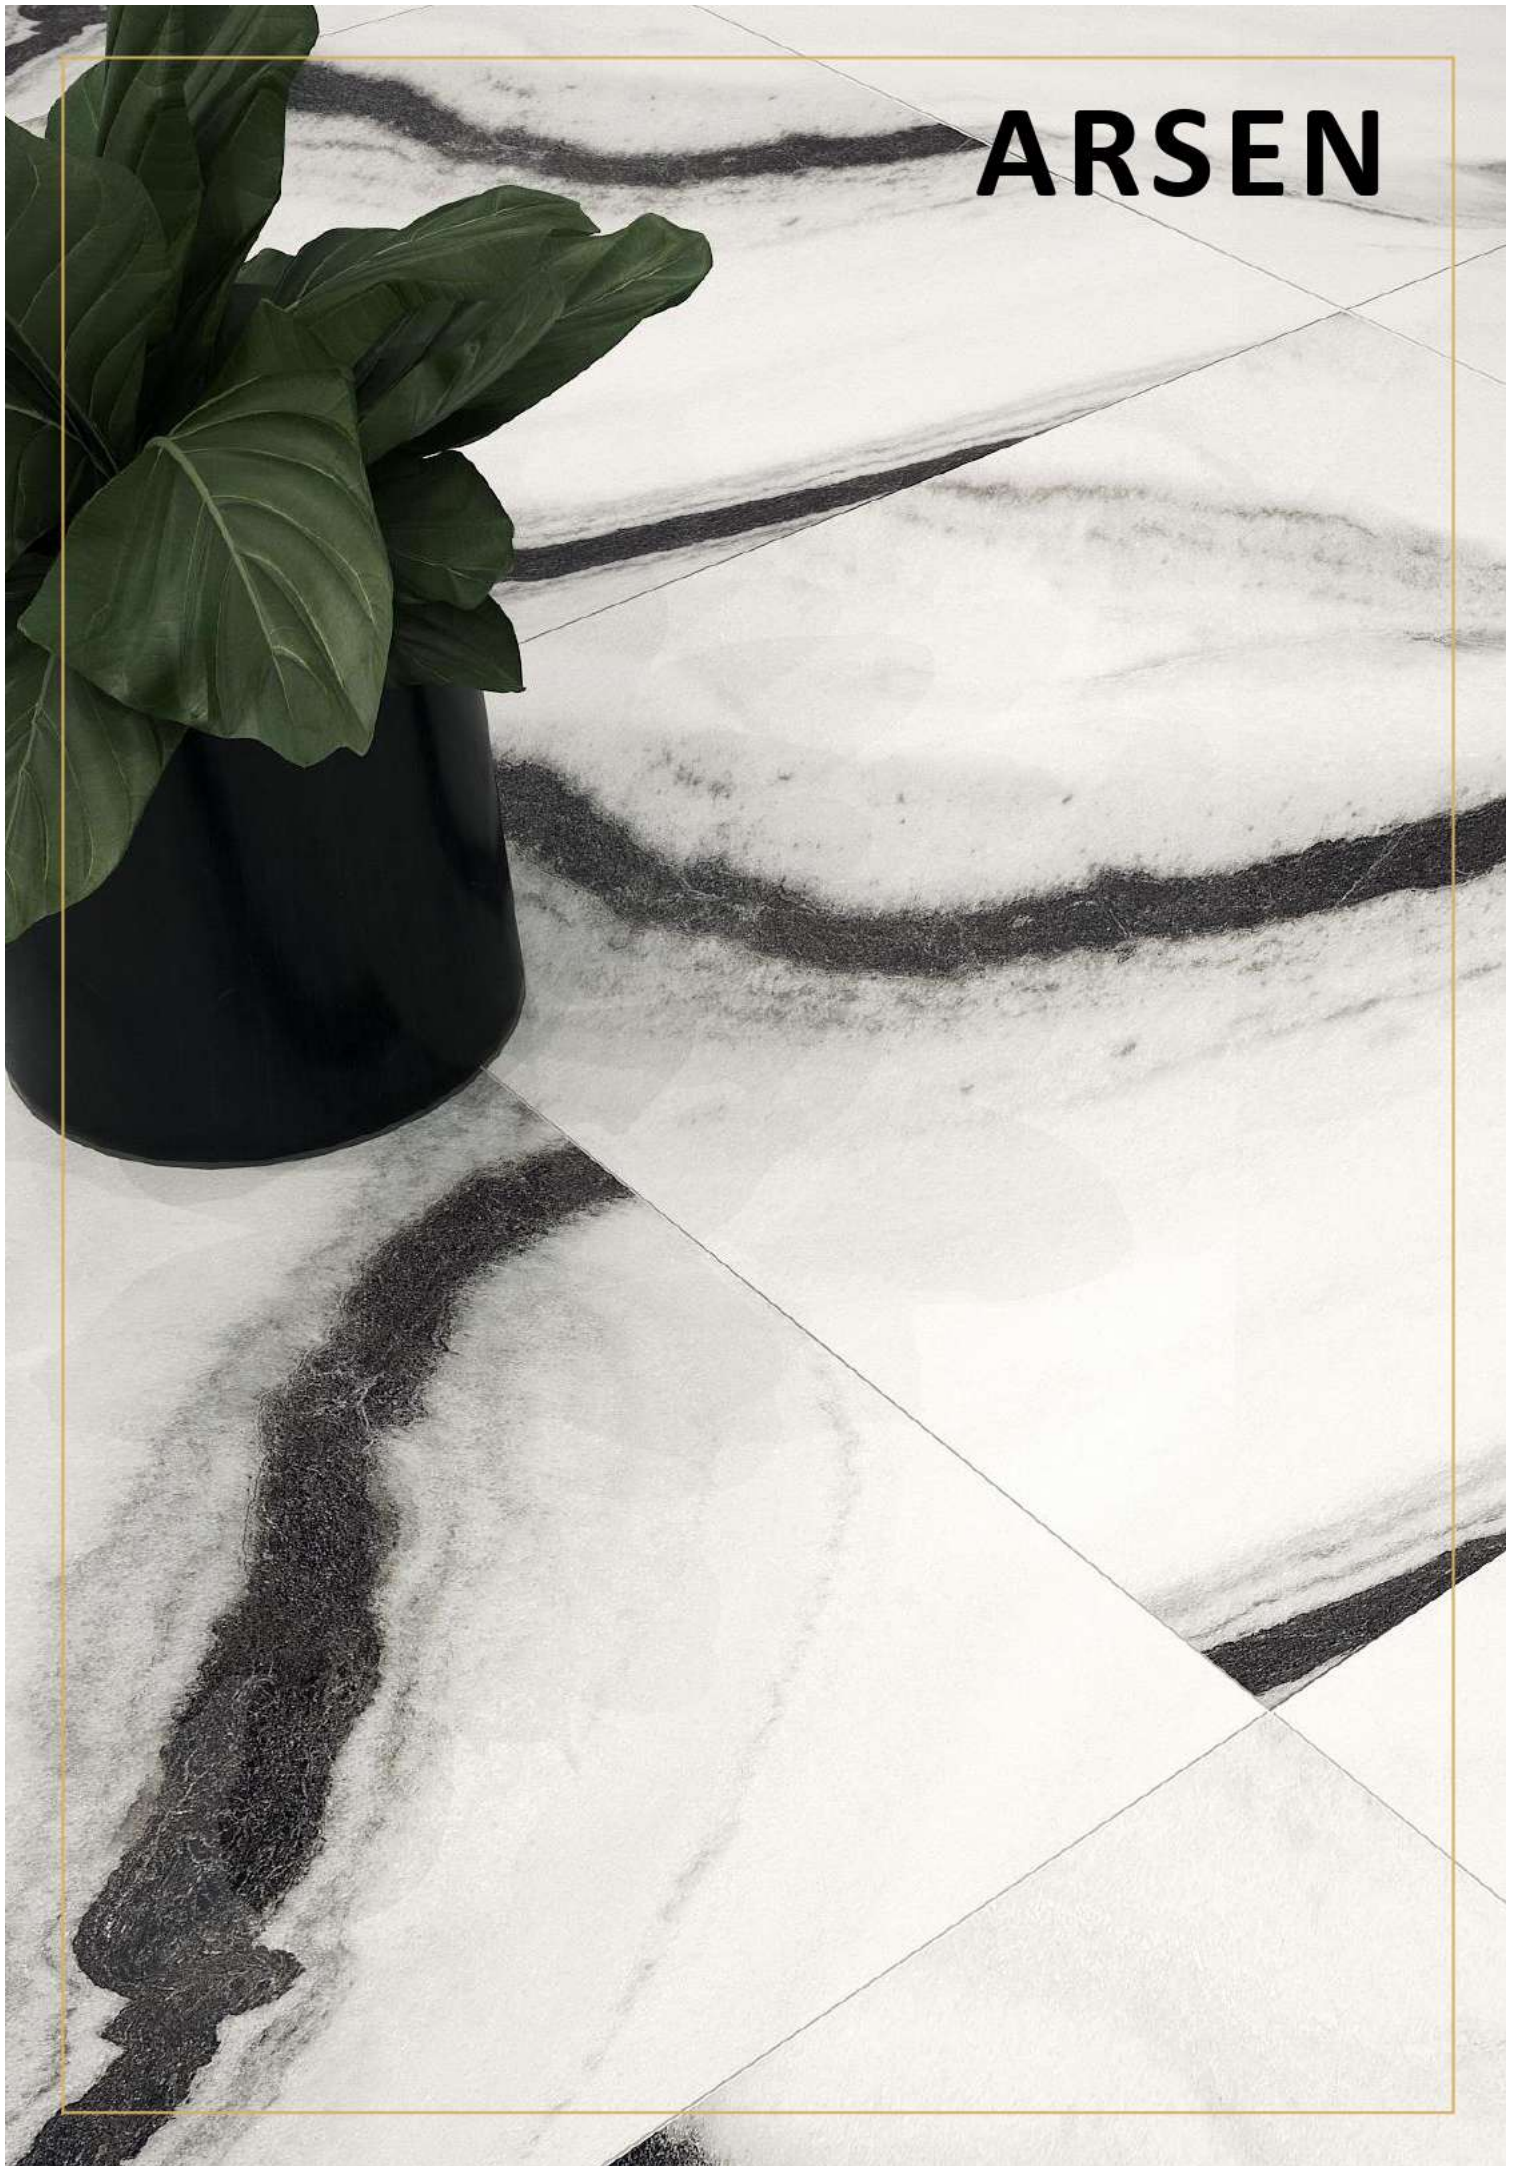

Ravia NanoPolish 80*80cm 31.5*31.5 inch 10mm

HOO MAN

Light

Dark

Ravia NanoPolish 80*80cm 31.5*31.5 inch 10mm

ARSEN

ARSEN

Arsen NanoPolish 80*80cm 31.5*31.5 inch 10mm