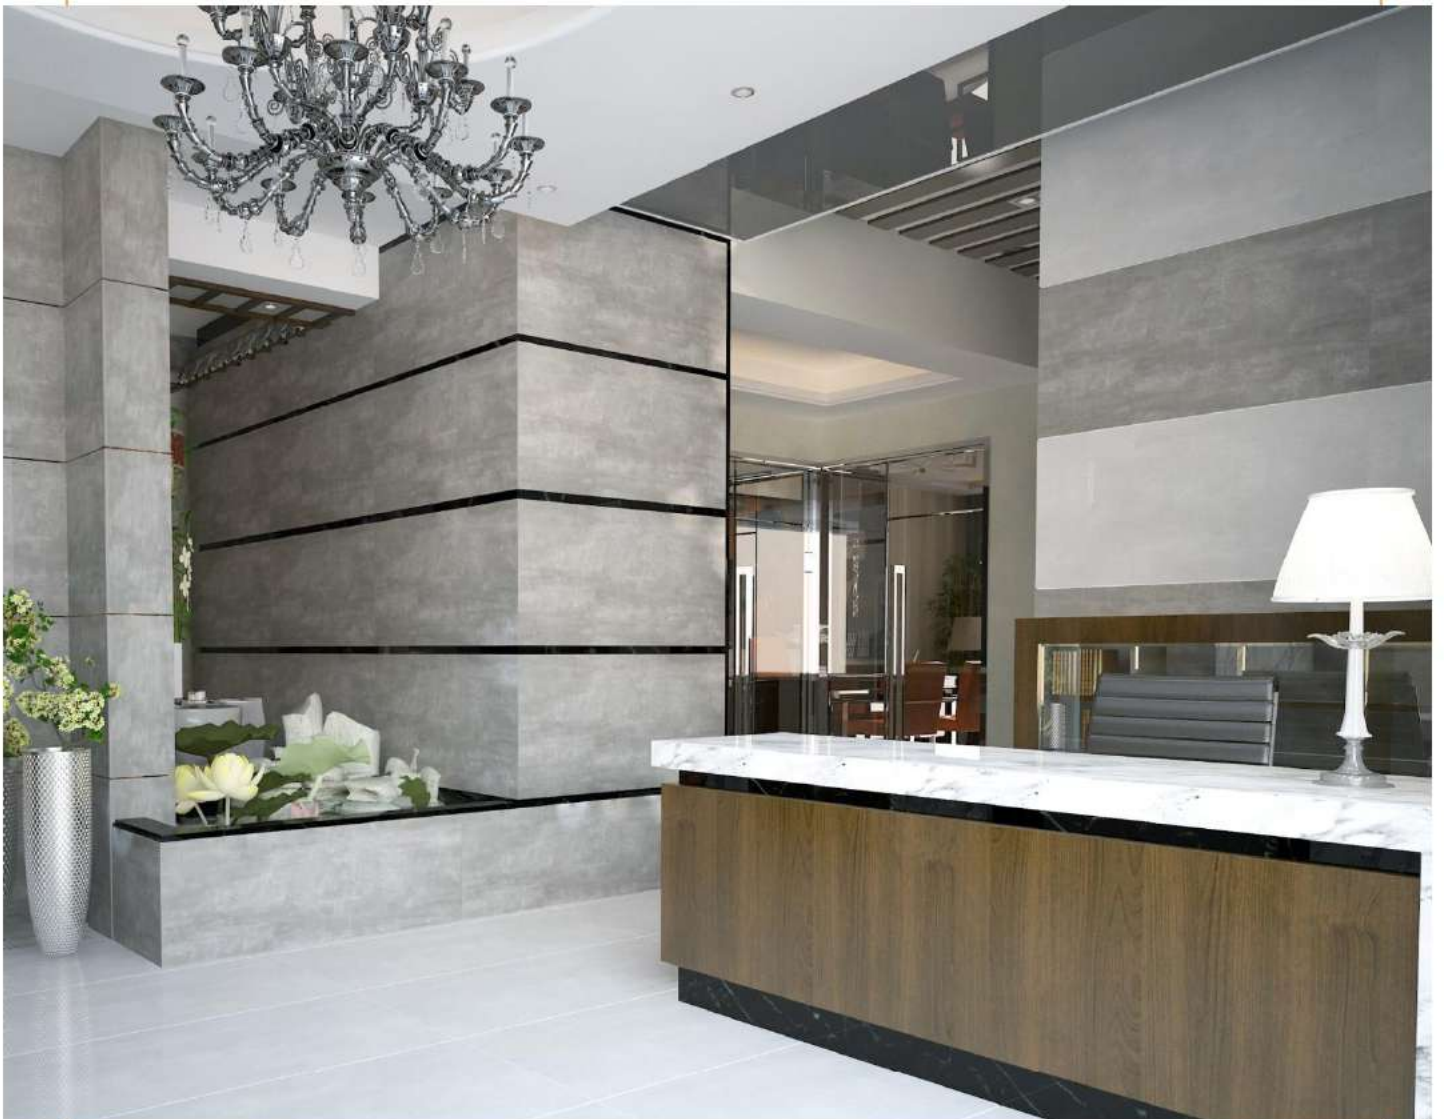

Samanta Nano polish 60*120 cm 24*48 inch 9mm