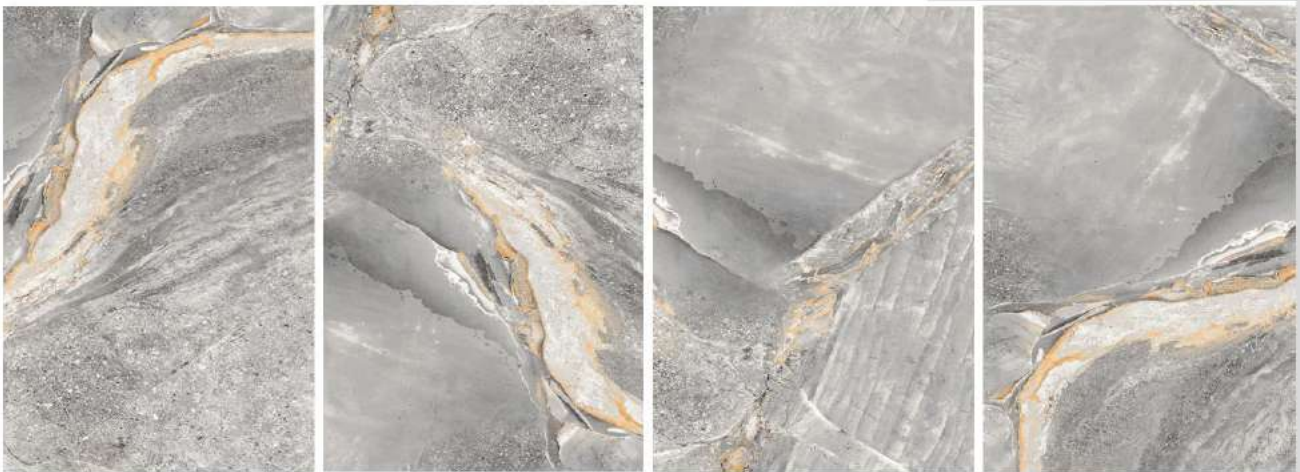

TANSU

Nano polish
80*120 cm