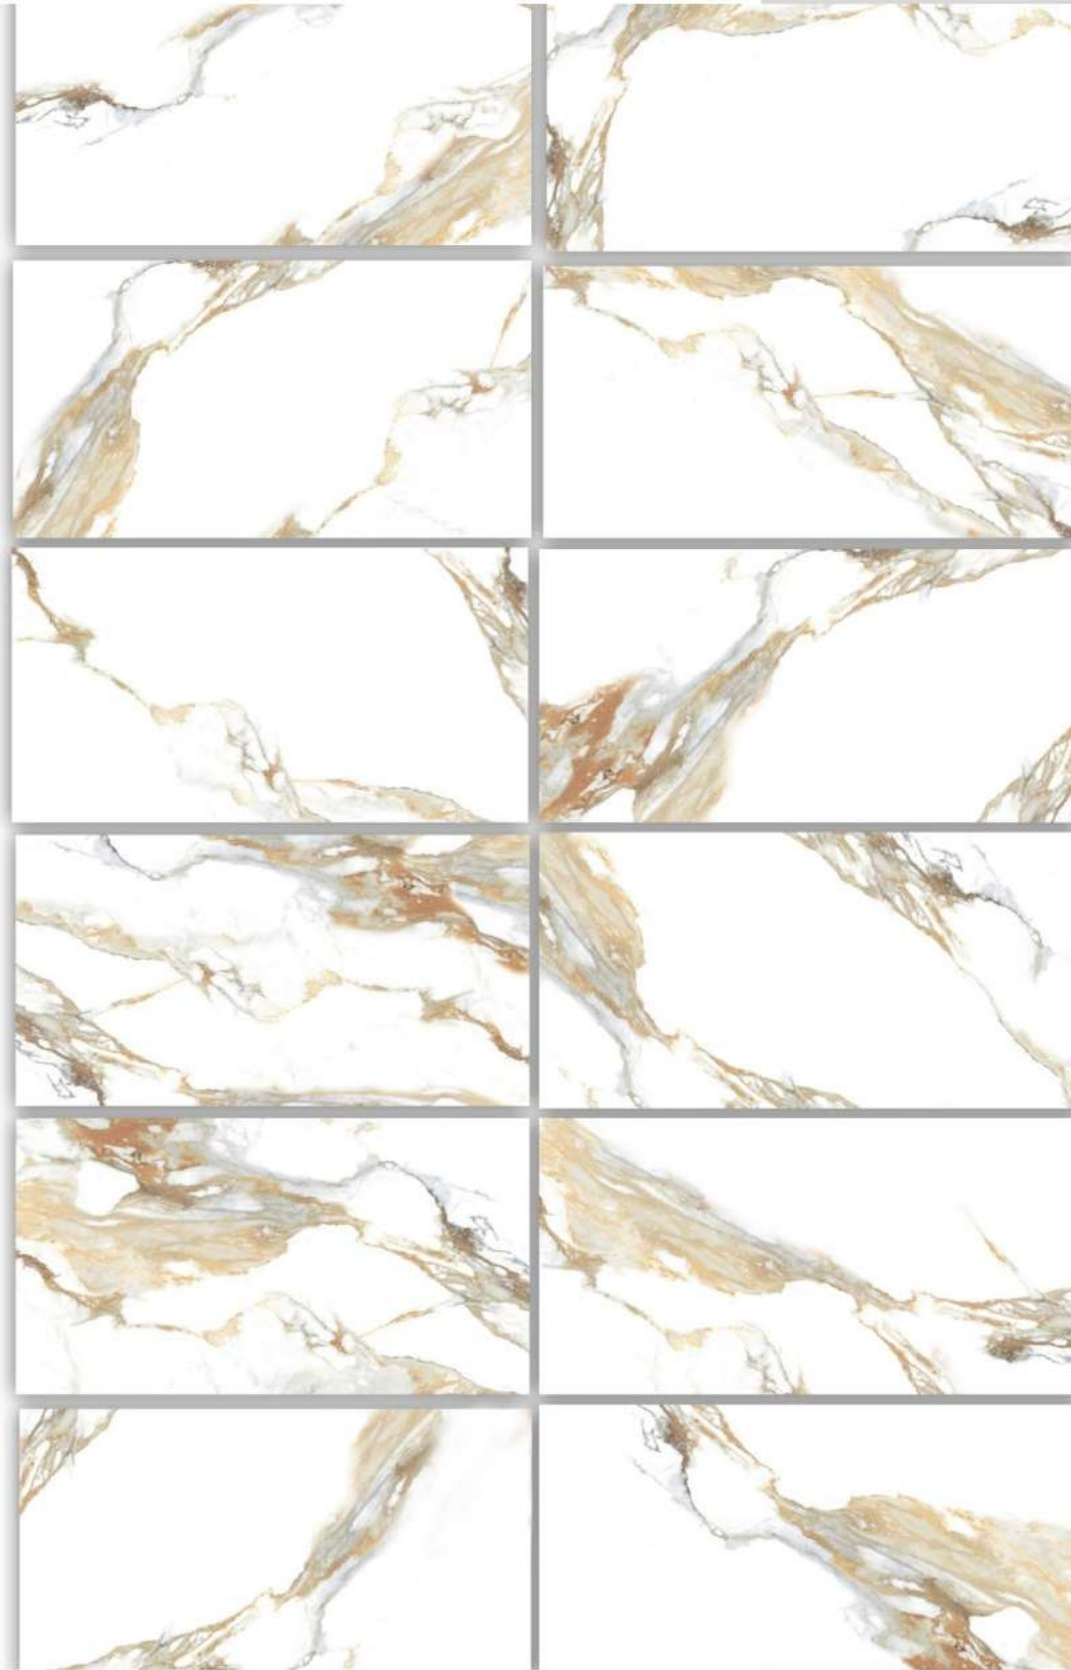

CITROEN

Citroen Nano polish 60*120 cm 24*48 inch 9mm