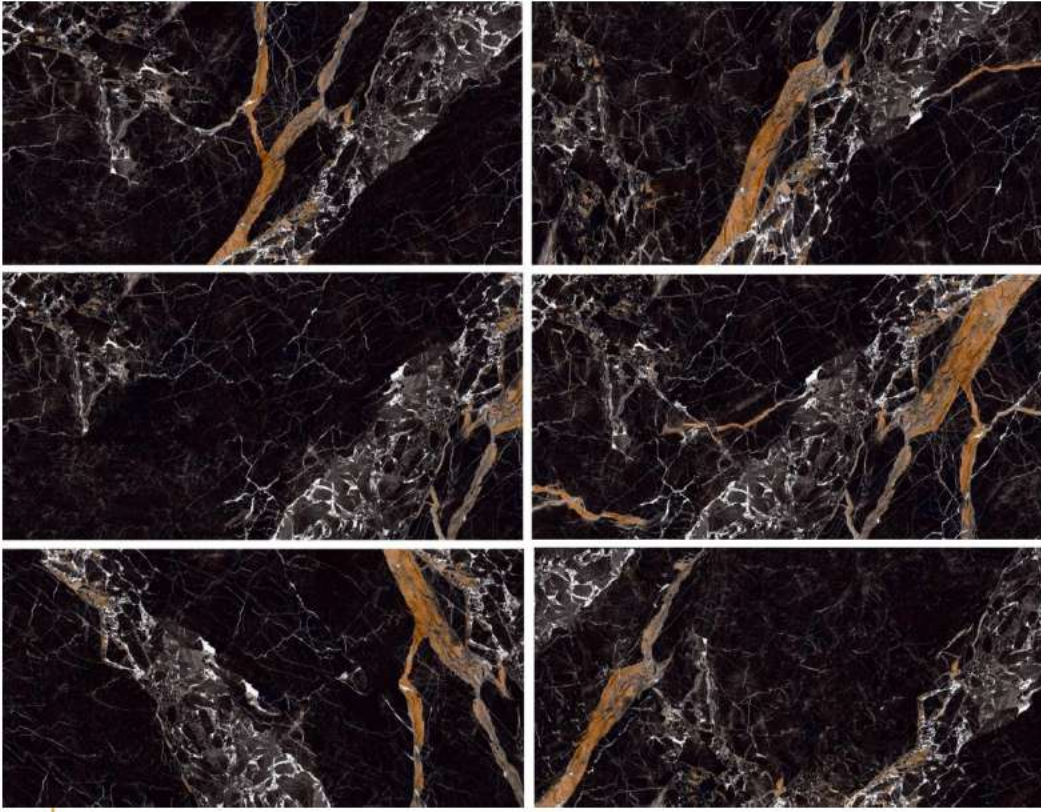

SATYAR

(Black)

Satyar Nano polish 60*120 cm 24*48 inch 9mm