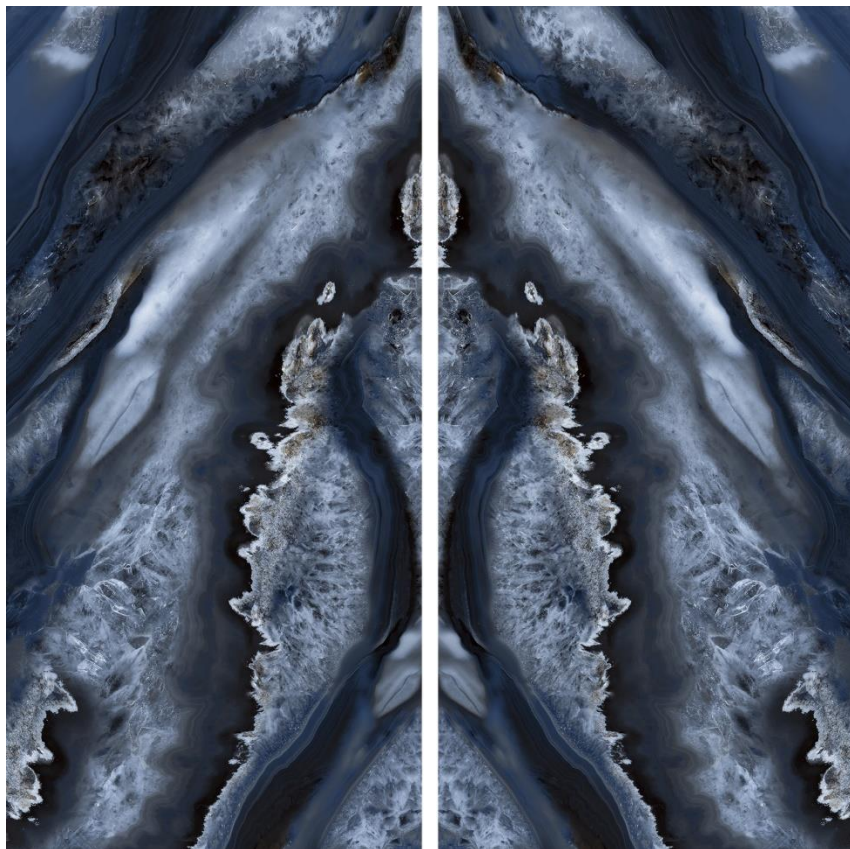

EMPIER

120 * 240

BOOK MATCH

Color : Dark

Glaze : Nano polish