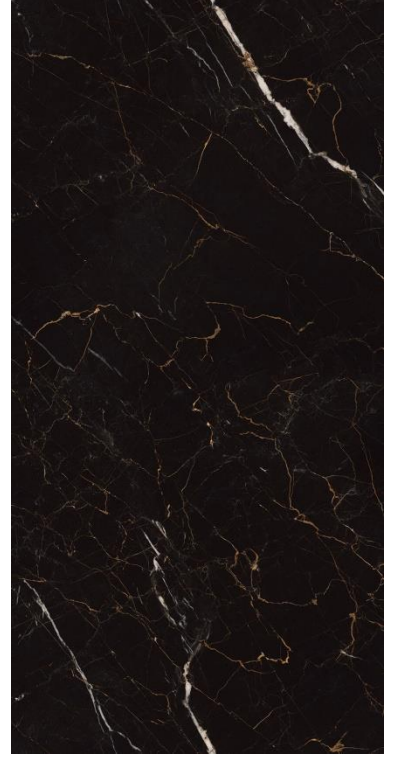

TAYMAZ

120 * 240

Faces : 4

Color : Dark

Glaze : Nano polish