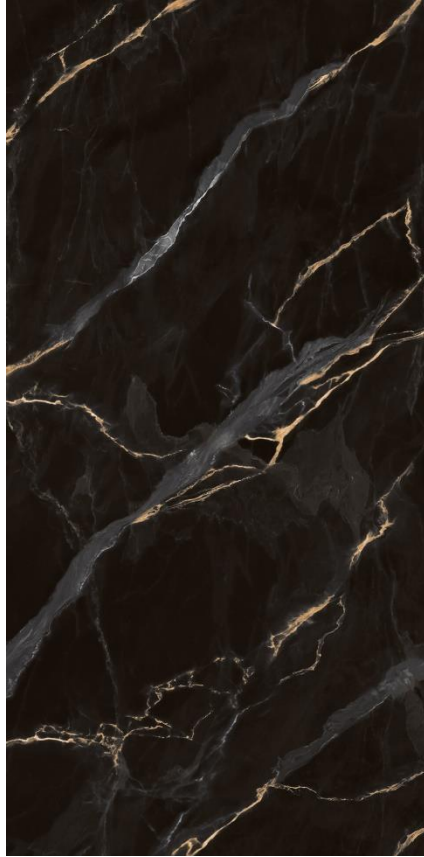

LIYAN

120 * 240

BOOK MATCH

Color : Dark

Glaze : Nano polish

EMPIER

120 * 240

BOOK MATCH