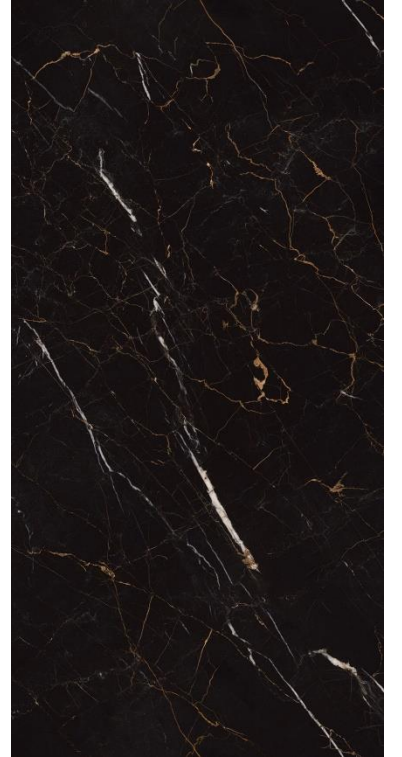

TAYMAZ

120 * 240

Faces : 4

Color : Dark

Glaze : Nano polish