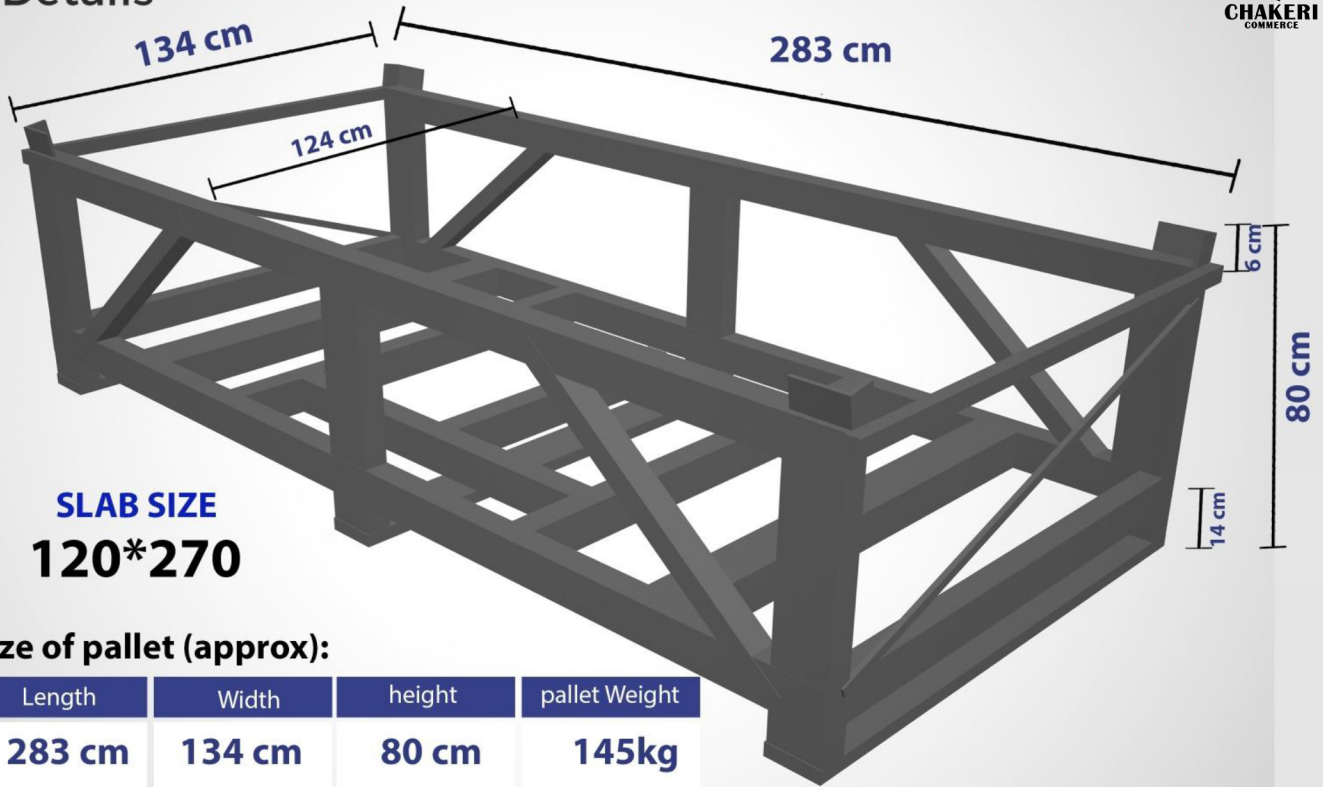

SLAB SIZE

120*270

Size of pallet (approx):

Length	Width	height	pallet Weight
283 cm	134 cm	80 cm	145kg

PALLET DETAILS

Pallet Details

SLAB SIZE
120*240

Size of pallet (approx):

Length	Width	height	pallet Weight
253 cm	134 cm	80 cm	135 kg

NOVIN CEARM