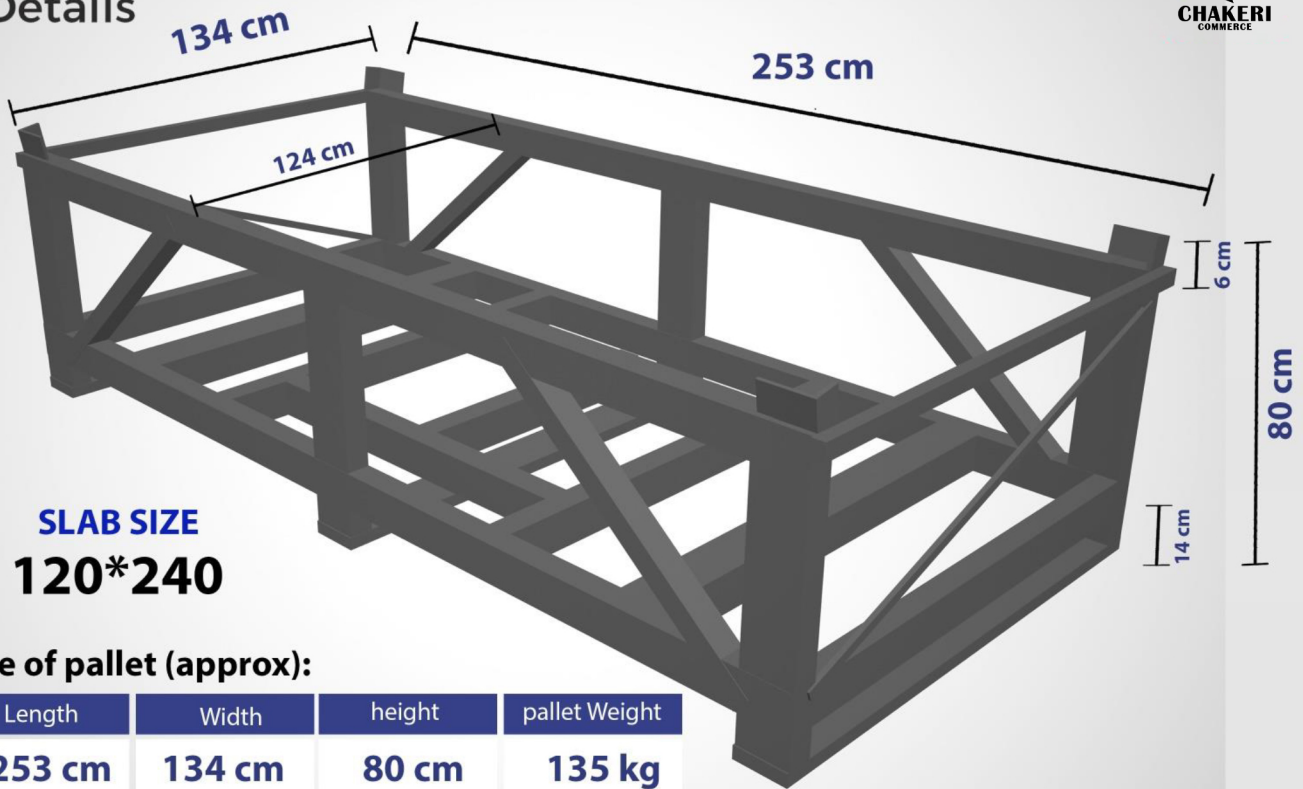

SLAB SIZE

120*270

Size of pallet (approx):

Length	Width	height	pallet Weight
283 cm	134 cm	80 cm	145kg

PALLET DETAILS

Pallet Details

SLAB SIZE
120*240

Size of pallet (approx):

Length	Width	height	pallet Weight
253 cm	134 cm	80 cm	135 kg

NOVIN CEARM