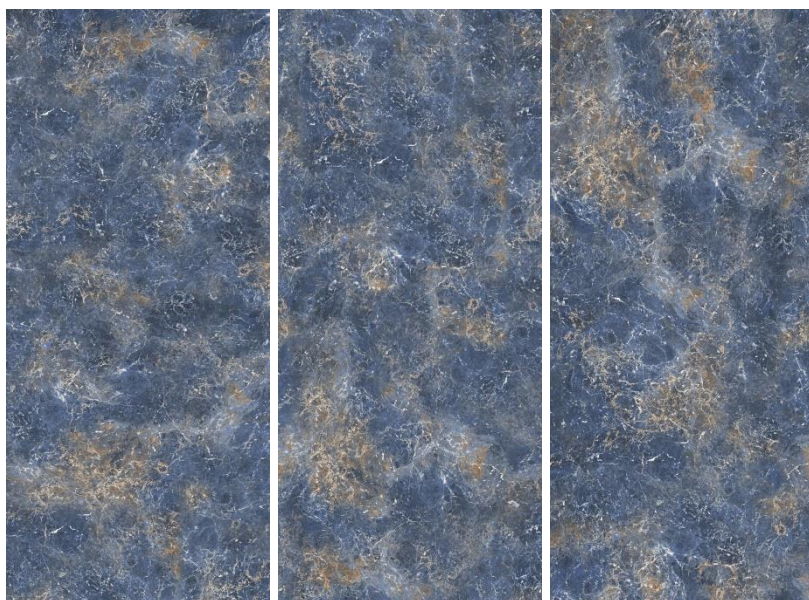

RENZO

120 * 270

Faces : 3

Glaze : Nano polish