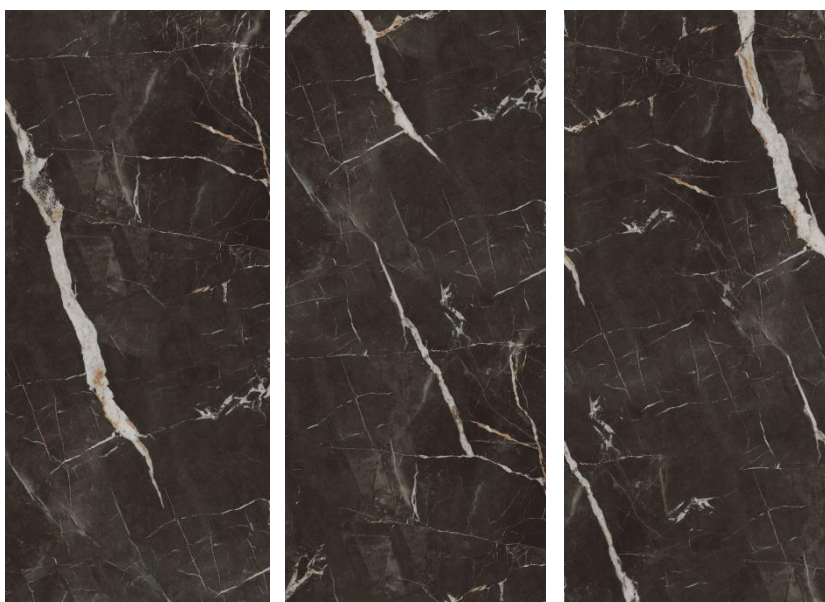

120 * 270

BOOK MATCH

Glaze : Nano polish

MUGLER

120 * 270

Faces : 3

Glaze : Nano polish

SANTORINI