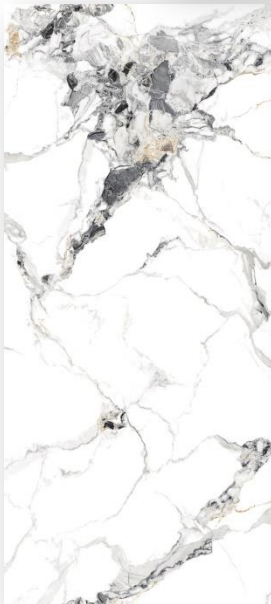

DORIAN

DORIAN

120 * 270

Faces : 3

Color : LIGHT

Glaze : Nano polish

ADDRESS

Tiles to give your house a
MODERN LOOK