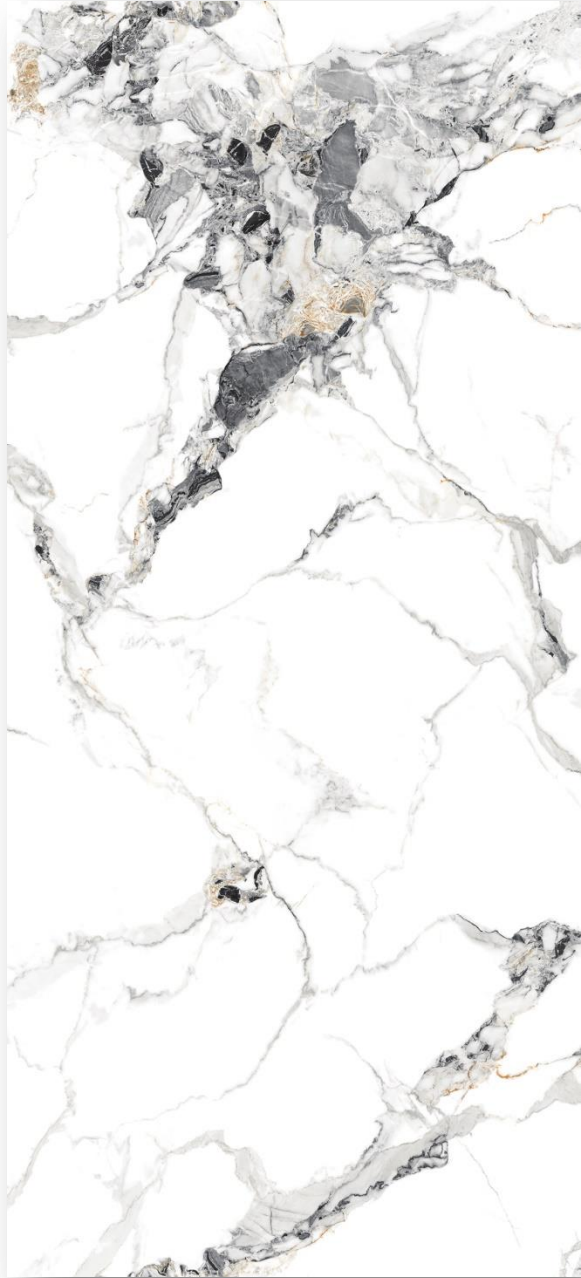

DORIAN

DORIAN

120 * 270

Faces : 3

Color : LIGHT

Glaze : Nano polish

ADDRESS

Tiles to give your house a
MODERN LOOK