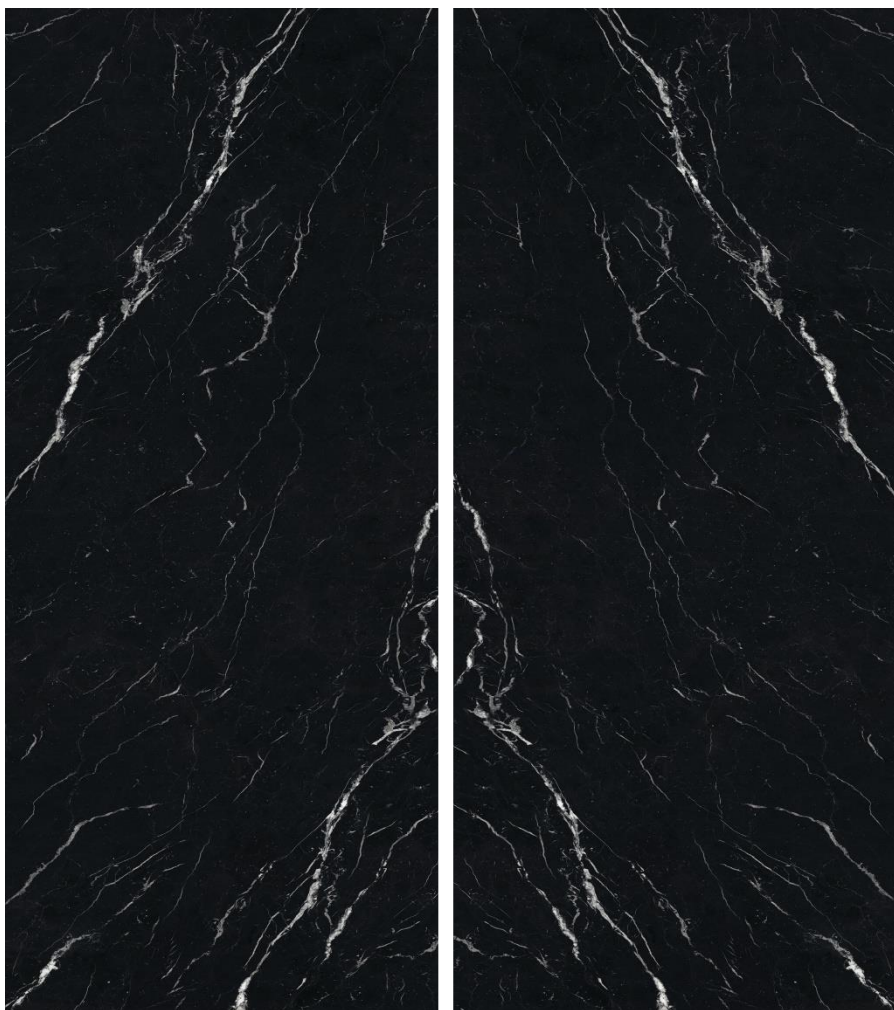

ROCCO

120 * 270

BOOK MATCH

Color : Dark

Glaze : Nano polish