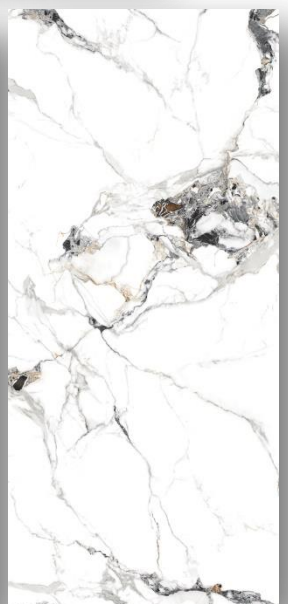

DORIAN

DORIAN

120 * 270

Faces : 3

Color : LIGHT

Glaze : Nano polish

ADDRESS

Tiles to give your house a
MODERN LOOK