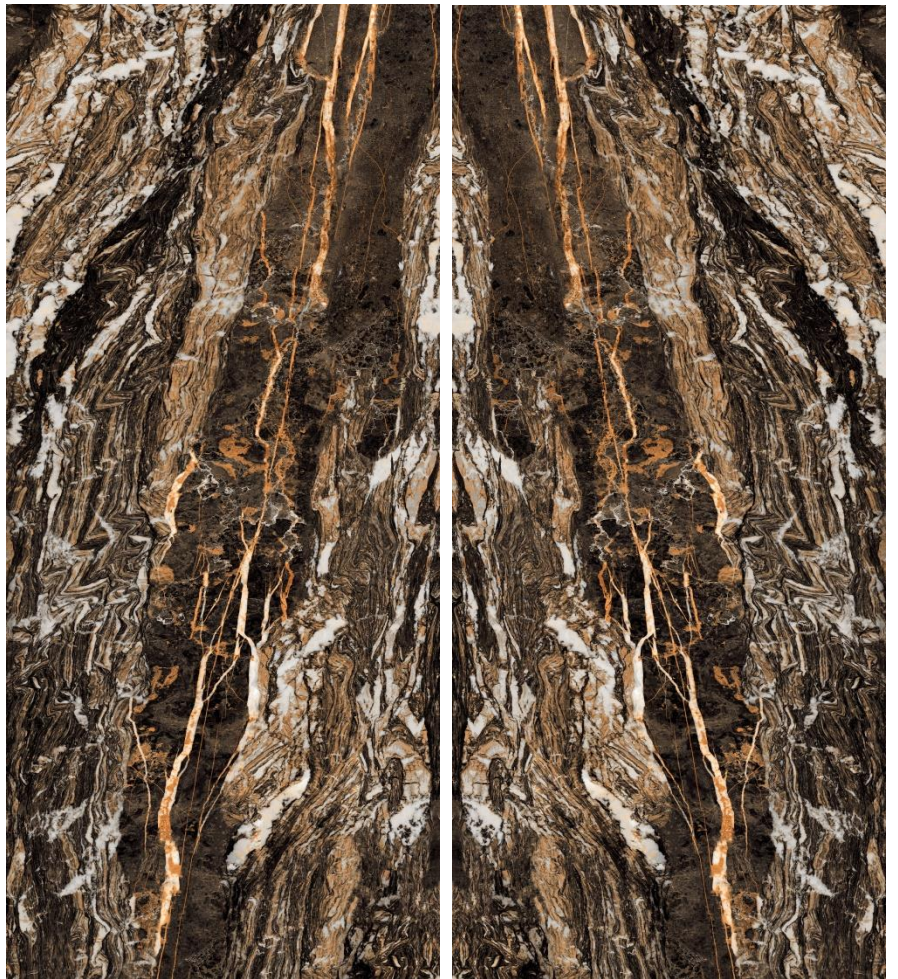

ELORA

BROWN

120 * 270

BOOK MATCH

Glaze : Nano polish