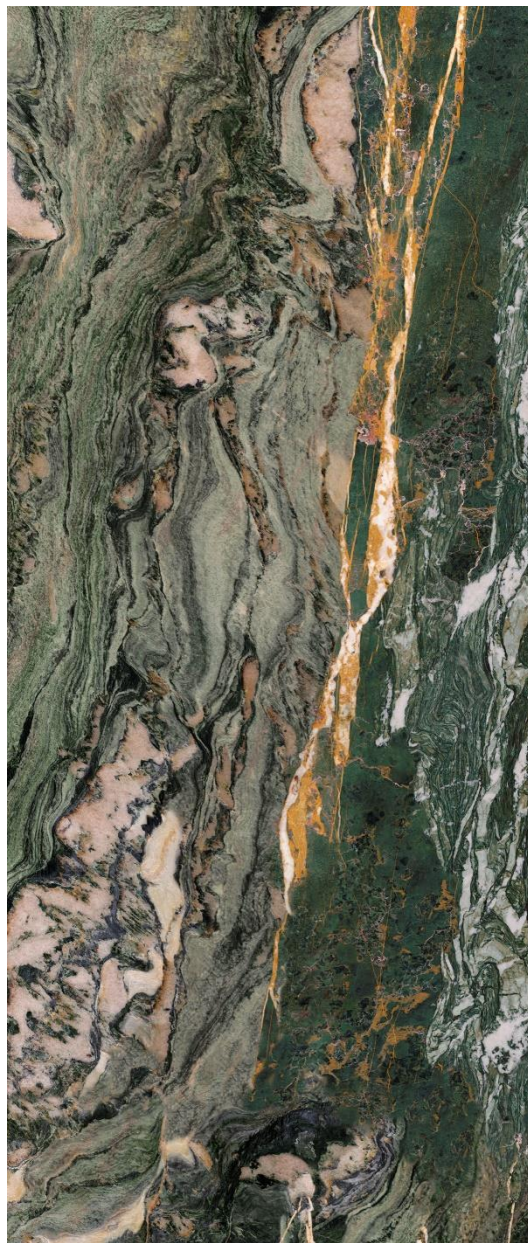

ELORA

GREEN

120 * 270

Faces : 3

Glaze : Nano polish