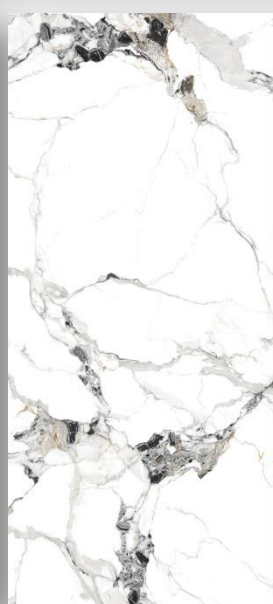

DORIAN

DORIAN

120 * 270

Faces : 3

Color : LIGHT

Glaze : Nano polish

ADDRESS

Tiles to give your house a
MODERN LOOK