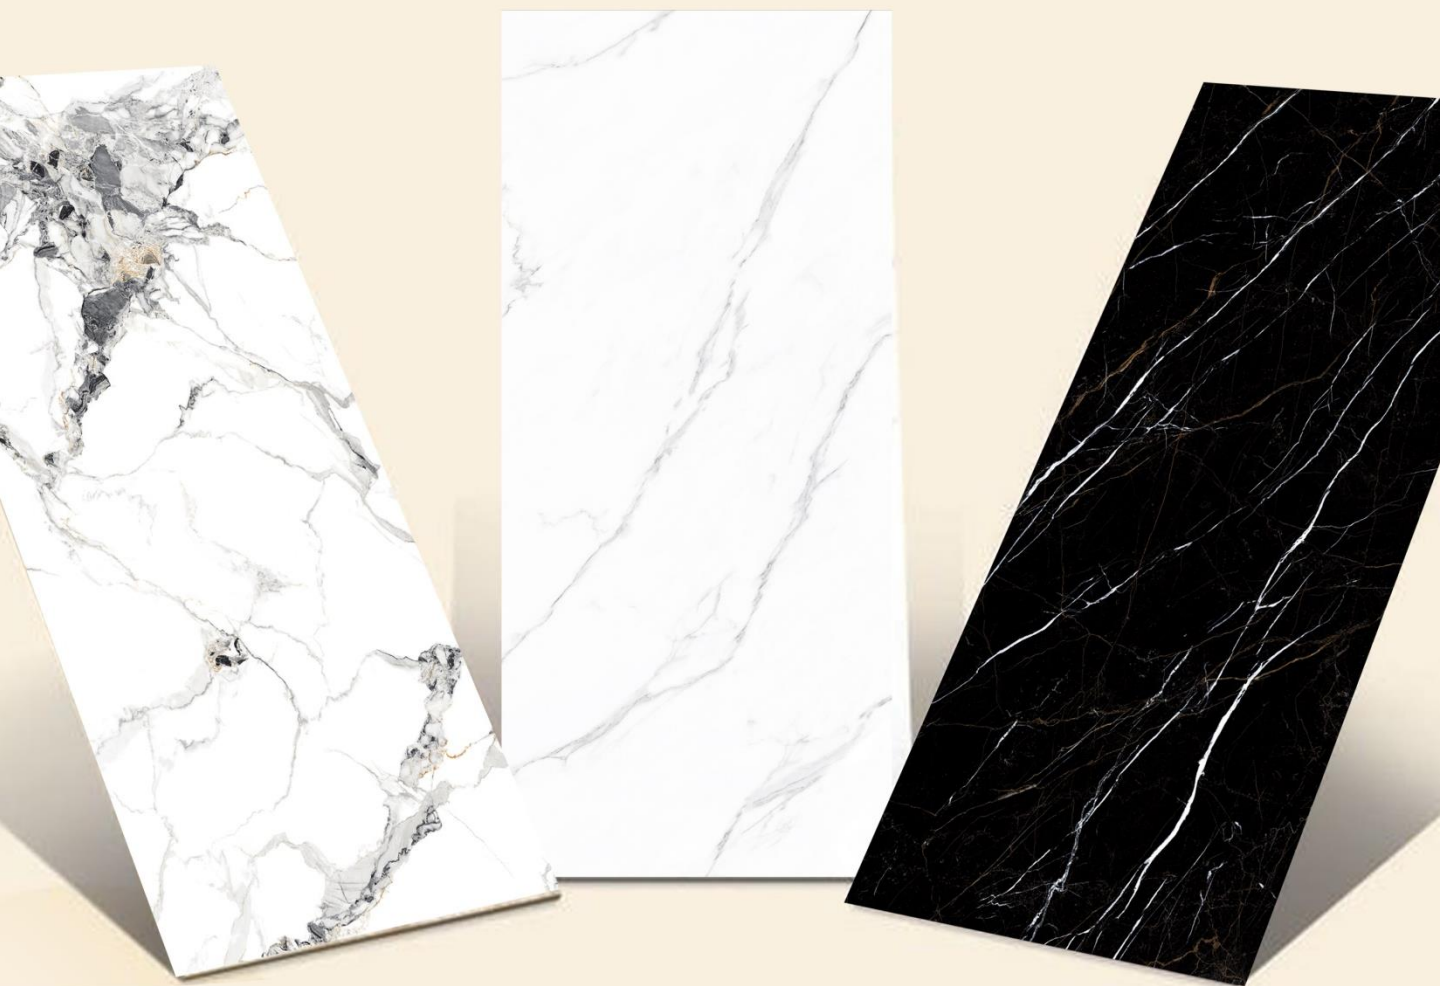

COLLECTION

120*270