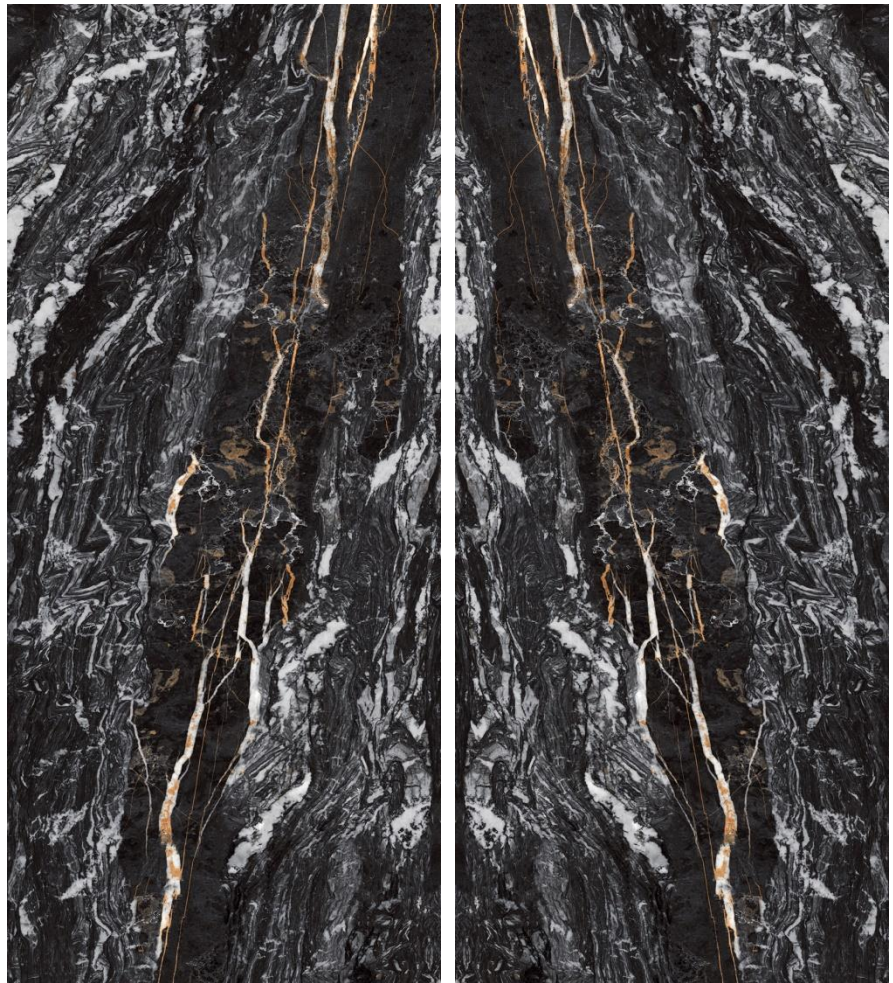

BOOK MATCH

Color : Dark

Glaze : Nano polish

ELORA (BROWN)

ELORA

BROWN

120 * 270

BOOK MATCH