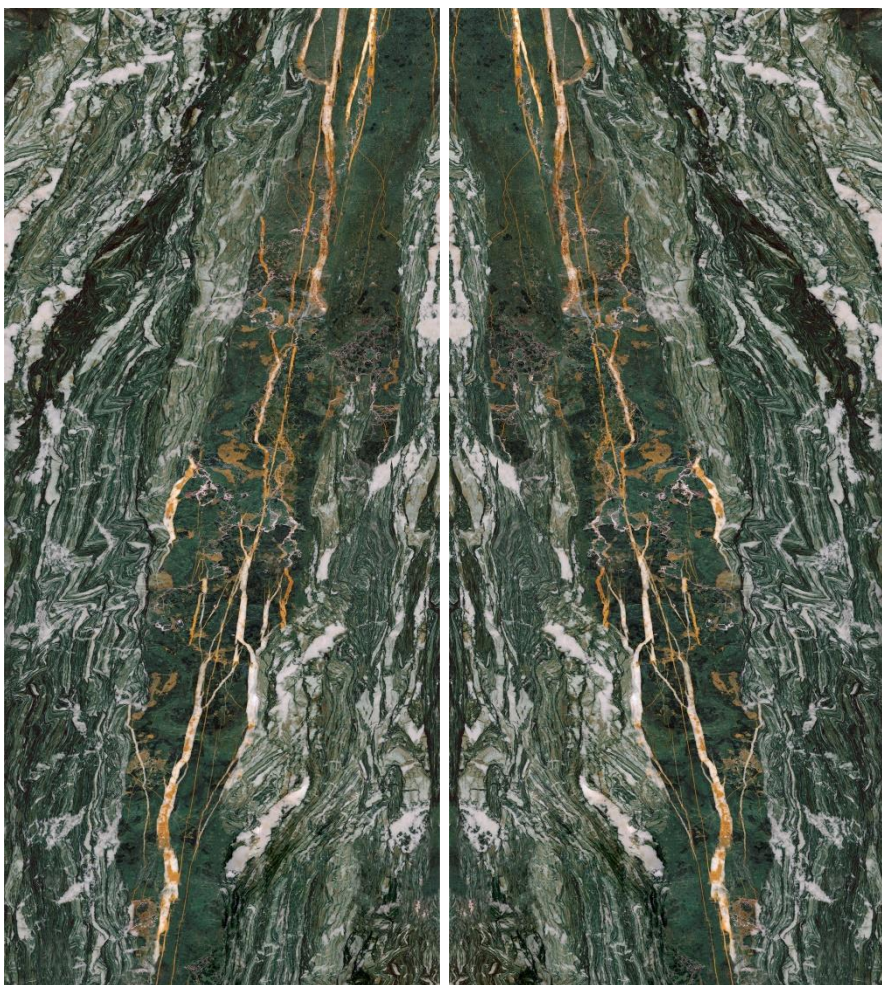

ELORA

GREEN

120 * 270

BOOK MATCH

Glaze : Nano polish