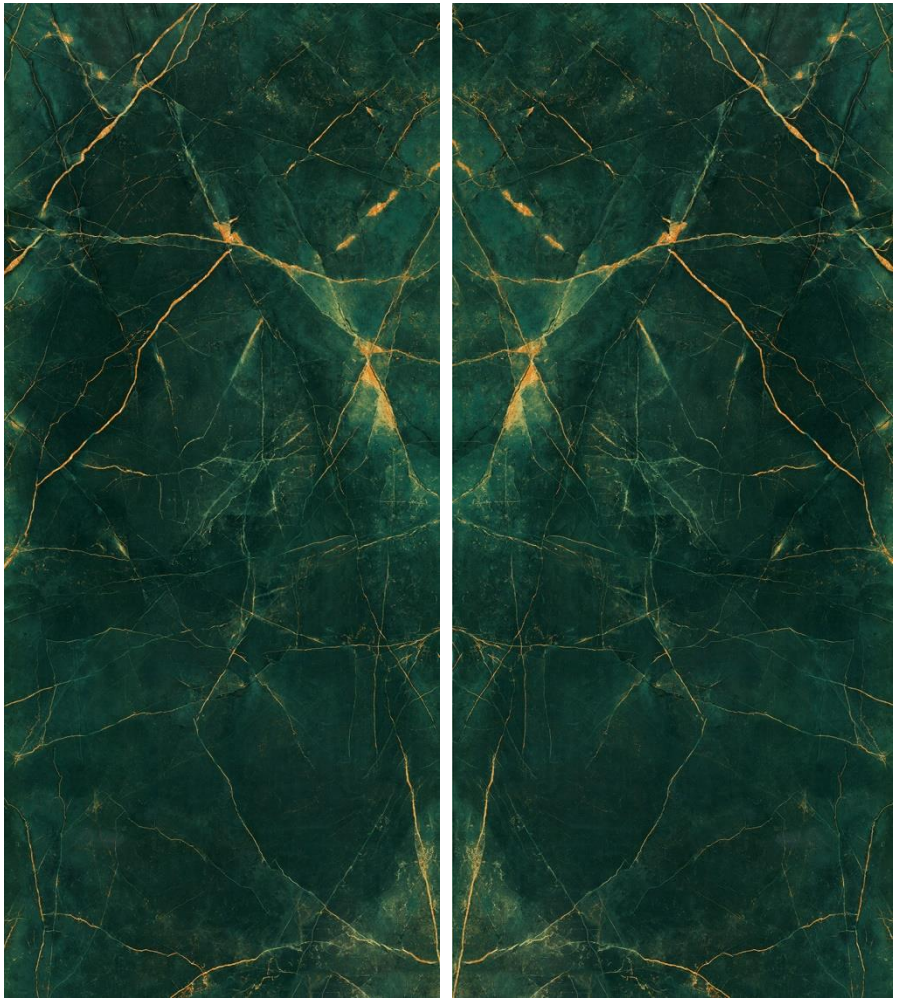

TIGRIS

120 * 270

BOOK MATCH

Glaze : Nano polish