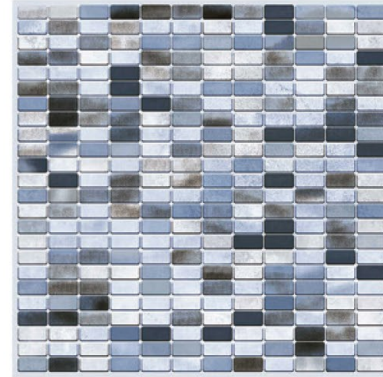

SAINA

Light BLUE

FACES: 1
 COLOR : 3 Colors
 FINISH : Matt

30X30CM

Technical features:

PHENIX

Blue

FACES: 1
 COLOR : 3 Colors
 FINISH : Matt