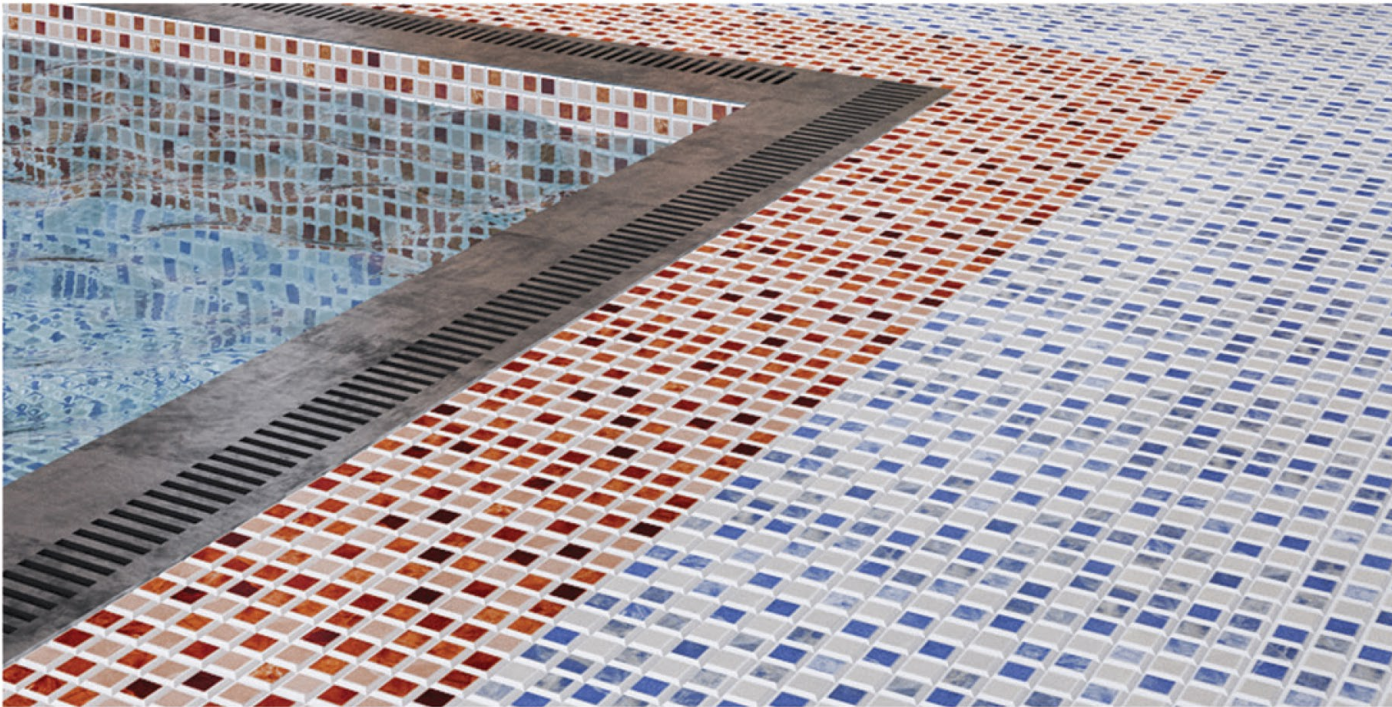

Technical features: