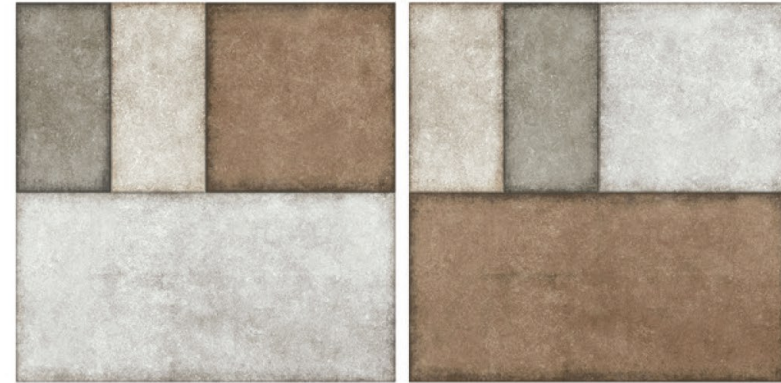

TALIN

Cream Gray

COLOR: 2 color
FACE: 5
FINISH: Matt

60X60CM

Technical features:

LIVING SPACE

KITCHEN SPACE

PUBLIC SPACE