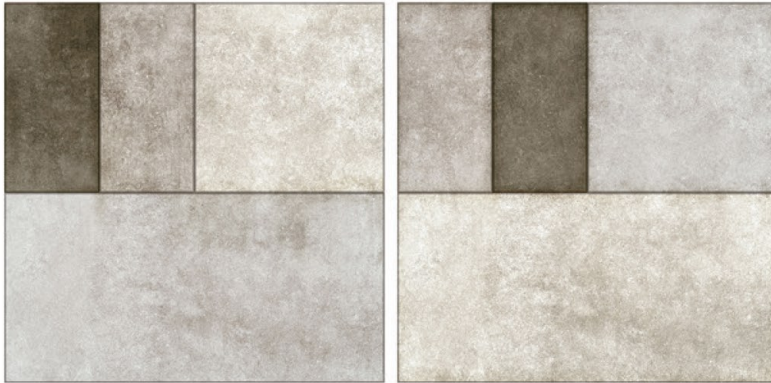

TALIN

Cream Gray

COLOR: 2 color
FACE: 5
FINISH: Matt