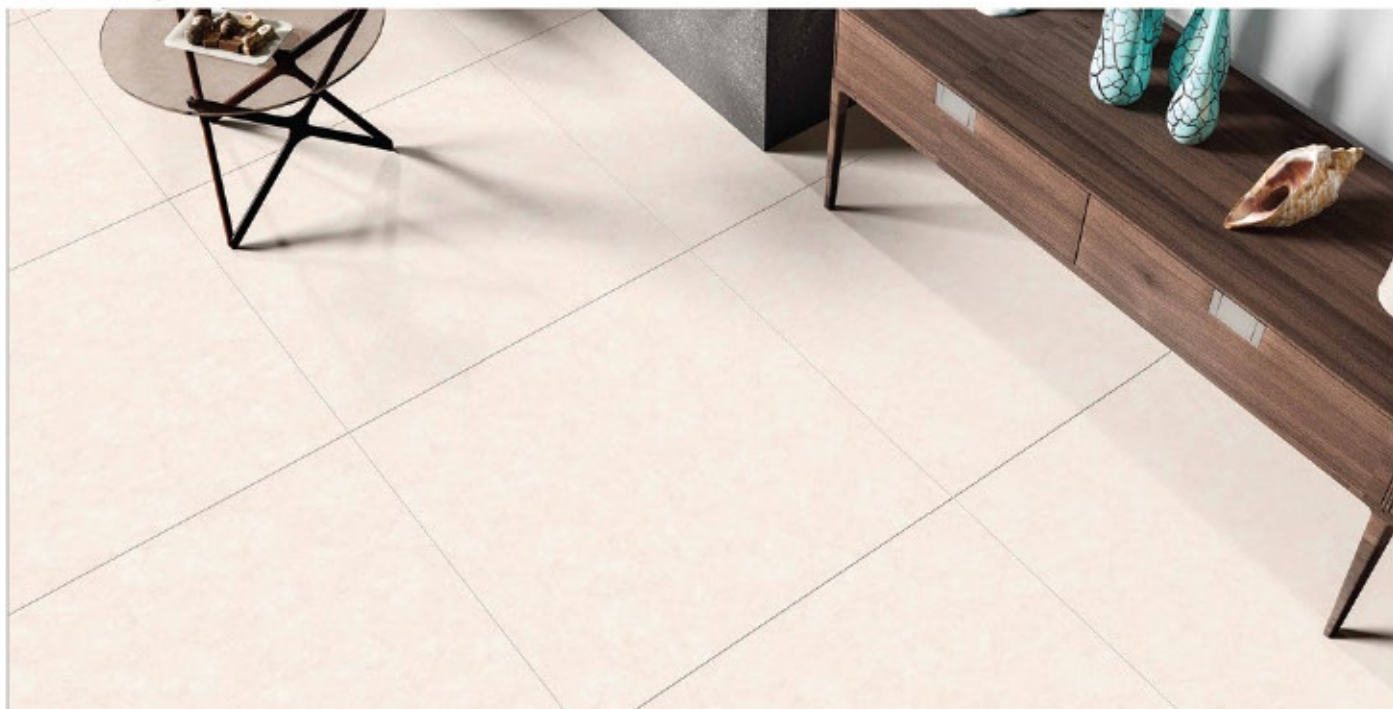

ROZALIN

Cream

FACES : 3
 COLOR : 1 Color
 FINISH : Glossy

Technical features:

PUBLIC SPACE

KITCHEN SPACE

LIVING SPACE

60X60CM