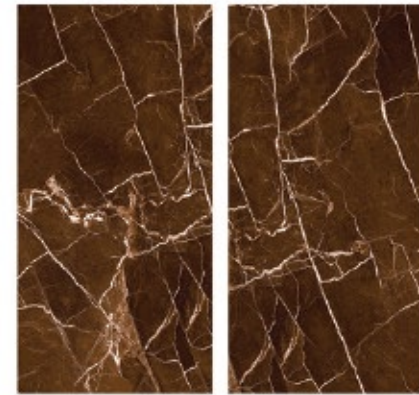

60X120CM

Technical features: