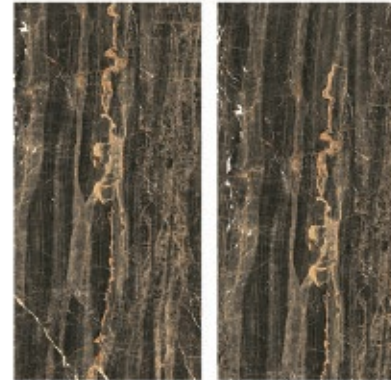

LEON

Black

FACES: 3
COLOR: 1Color
FINISH : Matt

Technical features:

BATH SPACE

BUILDING FACADE

PUBLIC SPACE

WALL CLADDING

KITCHEN SPACE

LIVING SPACE

60X120CM

NAME	SIZE (mm)	Thickness (mm)	PCS/BOX	SQM/BOX (m²)	KG/BOX	BOXES/PALLET	SQM/PALLET (m²)	KG/PALLET
LEON	600X1200	11.6 - 12	3	2.13	~ 47.70	24	51.12	~ 1140