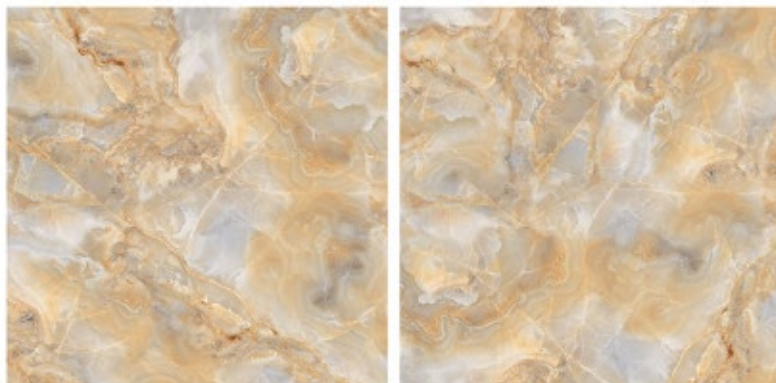

RITA
Dark Cream

FACES : 3
COLOR : 2 Colors
FINISH : Glossy