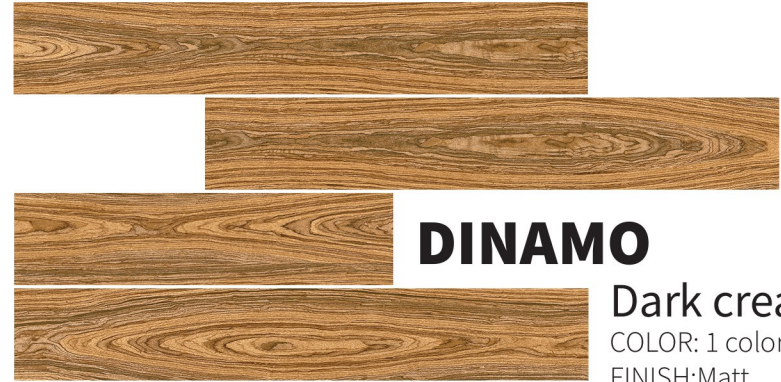

DINAMO

Dark cream

COLOR: 1 color

FINISH:Matt

FACES : 6