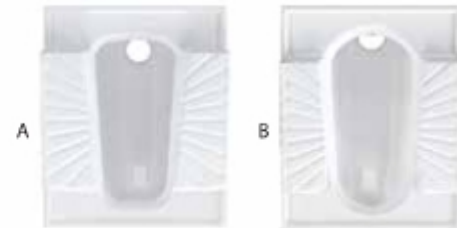

Draining System

Rimless

Medical

X

Size : 500*600*210

- Minimal rimless Asian toilet
- Hygienic and easy to clean
- Suitable for medium bathrooms

توالت آسیایی اریکا ERICA

Features

Gravity-fed Flushing system

ALL SQUAT TOILET MODELS

Draining System

Open Rim & Closed Rim

Medical

✓

- Closed rim and open rim Asian toilet
- Medical design
- Hygienic and easy to clean
- Suitable for small to large bathrooms