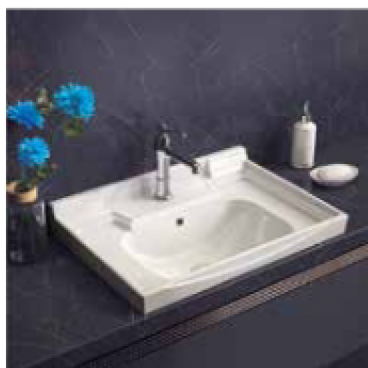

OUR PRODUCTS

- 56 LINDA wall hung wash basin
- 56 CONCEPT wall hung wash basin
- 55 ARIAN wall hung wash basin
- 54 VERONIA wall hung wash basin
- 54 ARTA wall hung wash basin
- 53 AVINA wall hung wash basin
- 52 FLORIA wall hung wash basin
- 51 ADONIS semi countertop wash basin
- 51 ARALIS semi recessed wash basin
- 50 SADAF semi countertop wash basin
- 50 ALVAND semi recessed wash basin
- 49 VICTORIA countertop wash basin
- 49 ALVAND semi countertop wash basin
- 48 VALERIA countertop wash basin
- 48 FLORIA countertop wash basin
- 47 LUISA countertop wash basin
- 47 VERONICA countertop wash basin
- 46 HELENA countertop wash basin
- 46 SADAF countertop wash basin
- 45 ARIAN countertop wash basin
- 45 LINDA countertop wash basin
- 44 DAPHNE inset wash basin
- 43 MAGNOLIA inset wash basin
- 42 ANTHURIUM countertop wash basin

- 42 ERICA countertop wash basin
- 41 ALVAND countertop wash basin
- 41 FITTONIA countertop wash basin
- 40 TULIP countertop wash basin
- 39 AZALIA countertop wash basin
- 38 CONCEPT countertop wash basin
- 37 DAPHNE pedestal wash basin
- 36 ARIAN pedestal wash basin
- 36 JASMIN pedestal wash basin
- 35 VALERIA undercounter wash basin