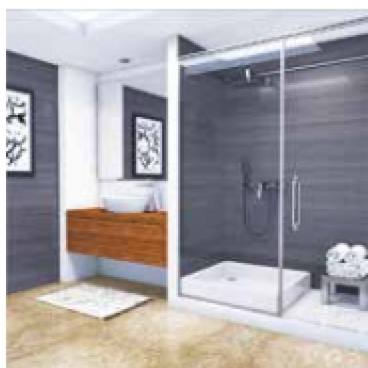

- 32 REGAL shower tray
- 32 VIOLA shower tray