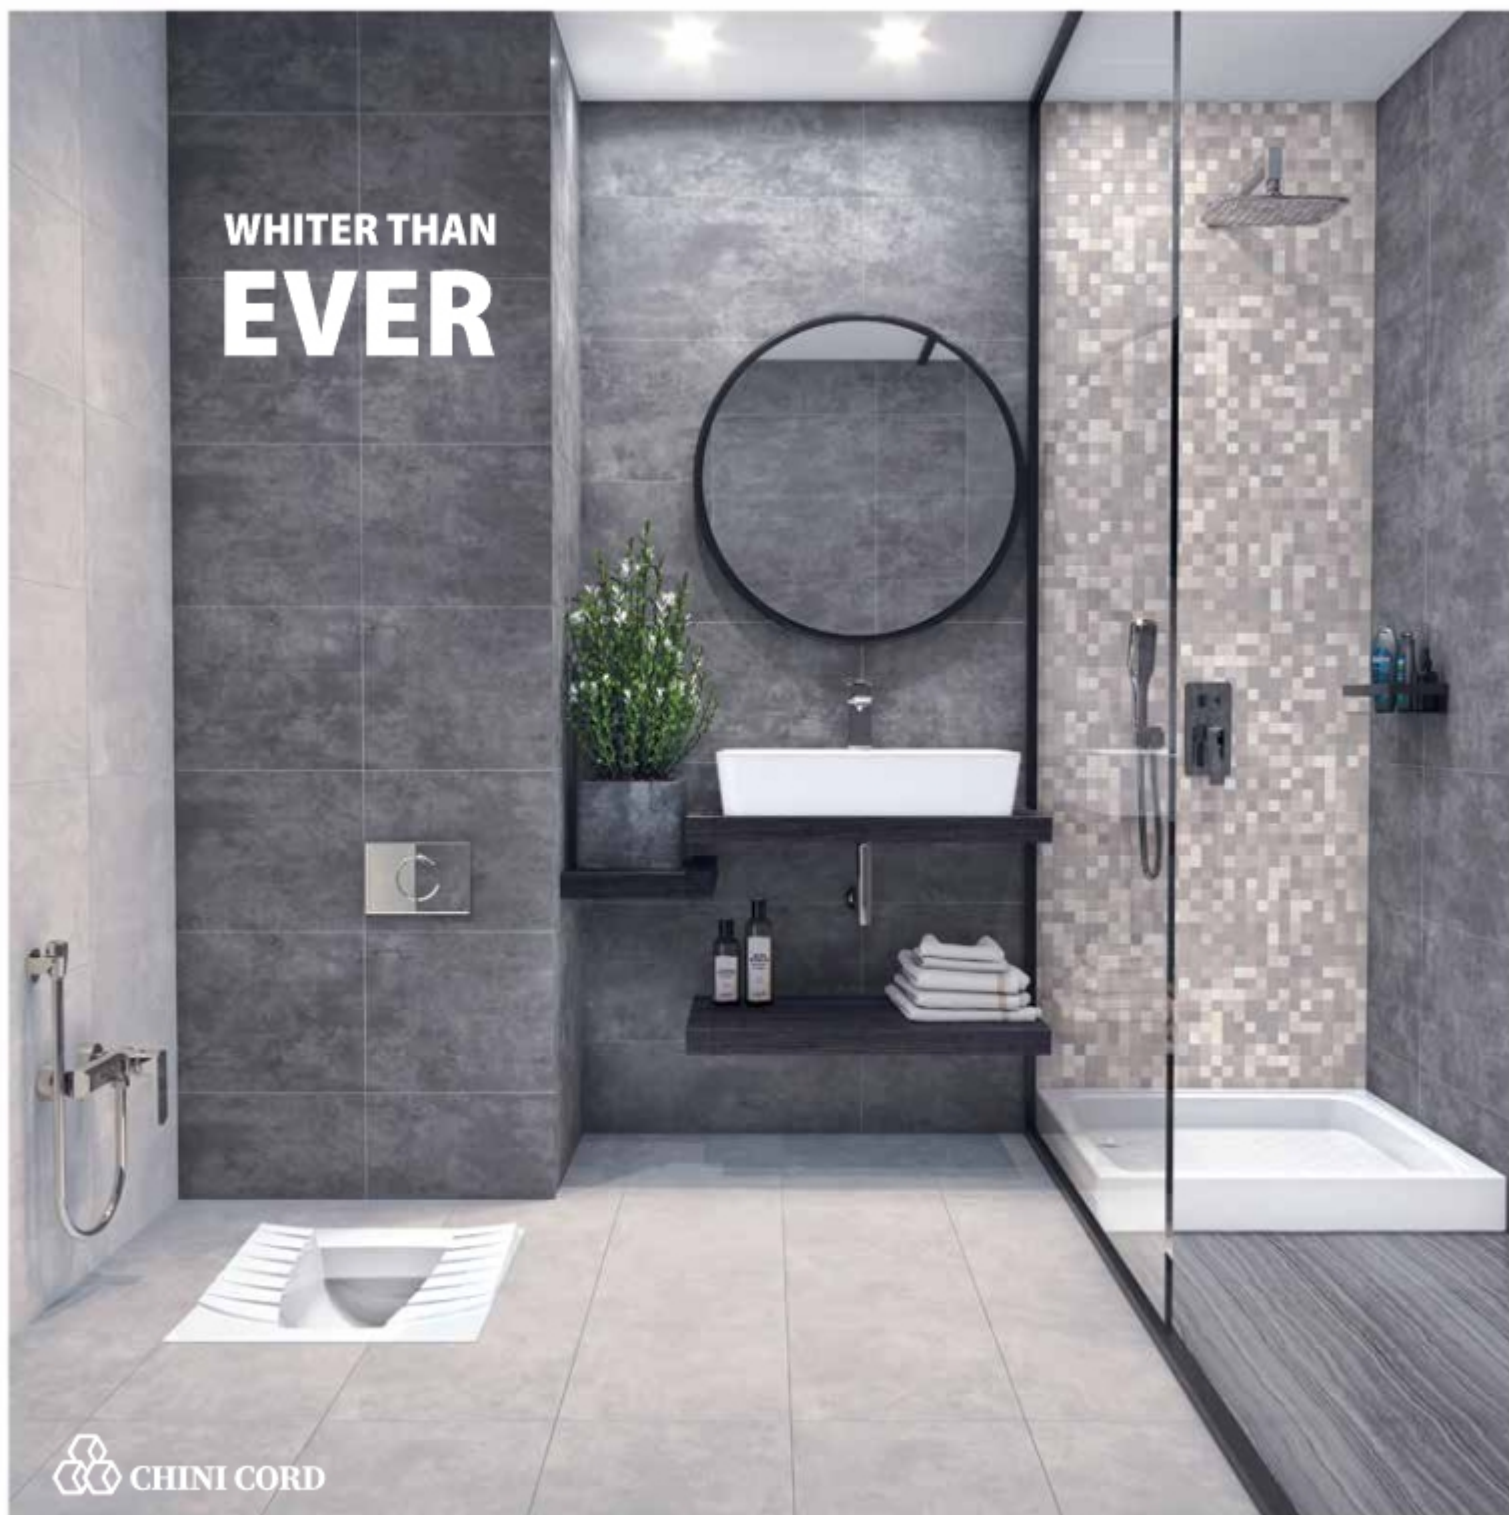

Medical

x

Size : 600*500*200

- Rimless Asian toilet
- Hygienic and easy to clean
- Suitable for medium and large bathrooms

OPEN RIM

CLOSED RIM

**SIMPLE AND
MEDICAL DESIGN**

RIMLESS

ASIAN TOILET | AVINA

CLOSED-RIM AND RIMLESS MODELS ARE VERY HYGIENIC DUE TO THE LACK OF POSSIBILITY OF ACCUMULATION OF POLLUTANTS AND EASE OF CLEANING.

WHITER THAN
EVER

 CHINI CORD

زیردوشی رگال REGAL

Features	Antislip Surface	✓
	Rectangular Shower Tray	✓
	Anti-Germ Glaze	✓
	White Glaze	✓

Size : 800*800*150

- Ceramic shower tray
- Square design with 80 cm sides
- Anti-slip surface
- Hygienic and easy to clean
- Anti-germ, white and shiny glaze

زیردوشی ویولا VIOLA

Features	Antislip Surface	✓
	Rectangular Shower Tray	✓
	Anti-Germ Glaze	✓
	White Glaze	✓