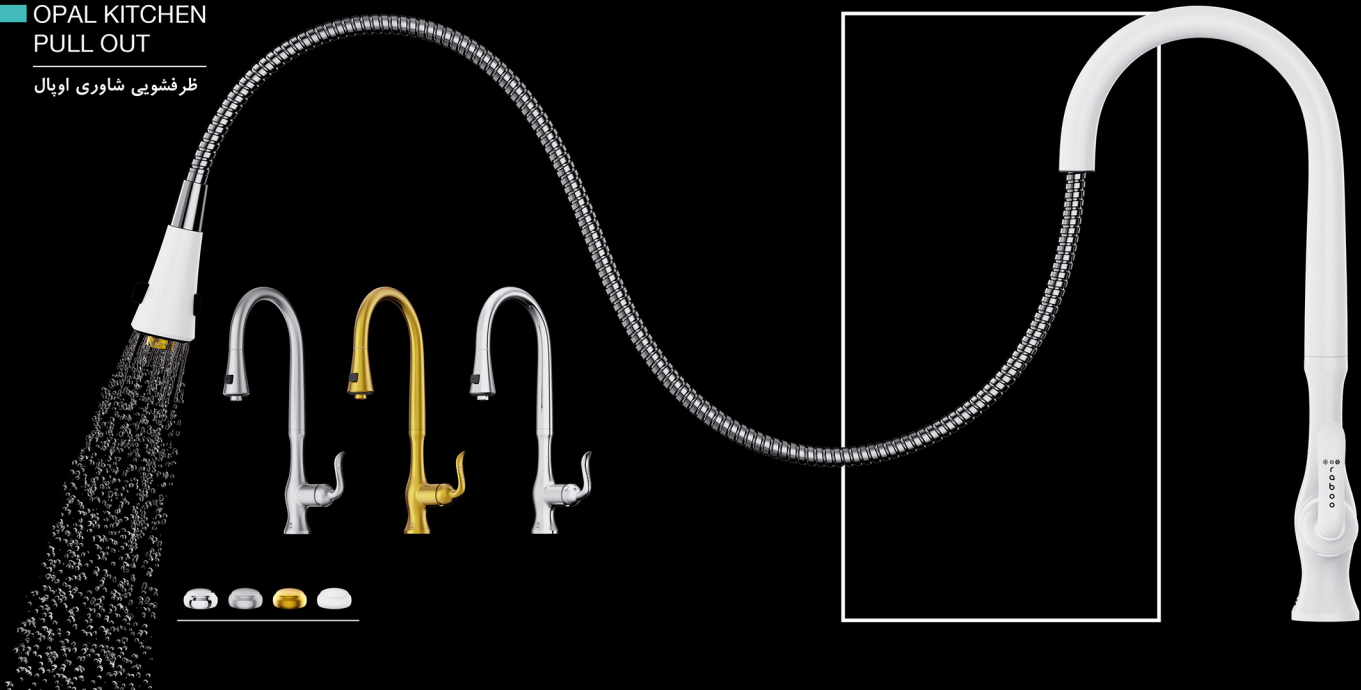

Kitchen Mixer

Bath Mixer

Wall Shower Mixer

OPAL KITCHEN
PULL OUT

ظرفشویی شاورری اوپال

OPAL SPRINGY
KITCHEN MIXER

ظرفشویی فنری اوبال

TOPAZ

توپاز

Basin Mixer

Kitchen Mixer

Bath Mixer

Wall Shower Mixer

LONG & SHORT BASIN TOPAZ

روشویی پایه بلند و کوتاه توپاز

A complete collection, with various colors and exclusive design of Raboo, a suitable suggestion for every taste.